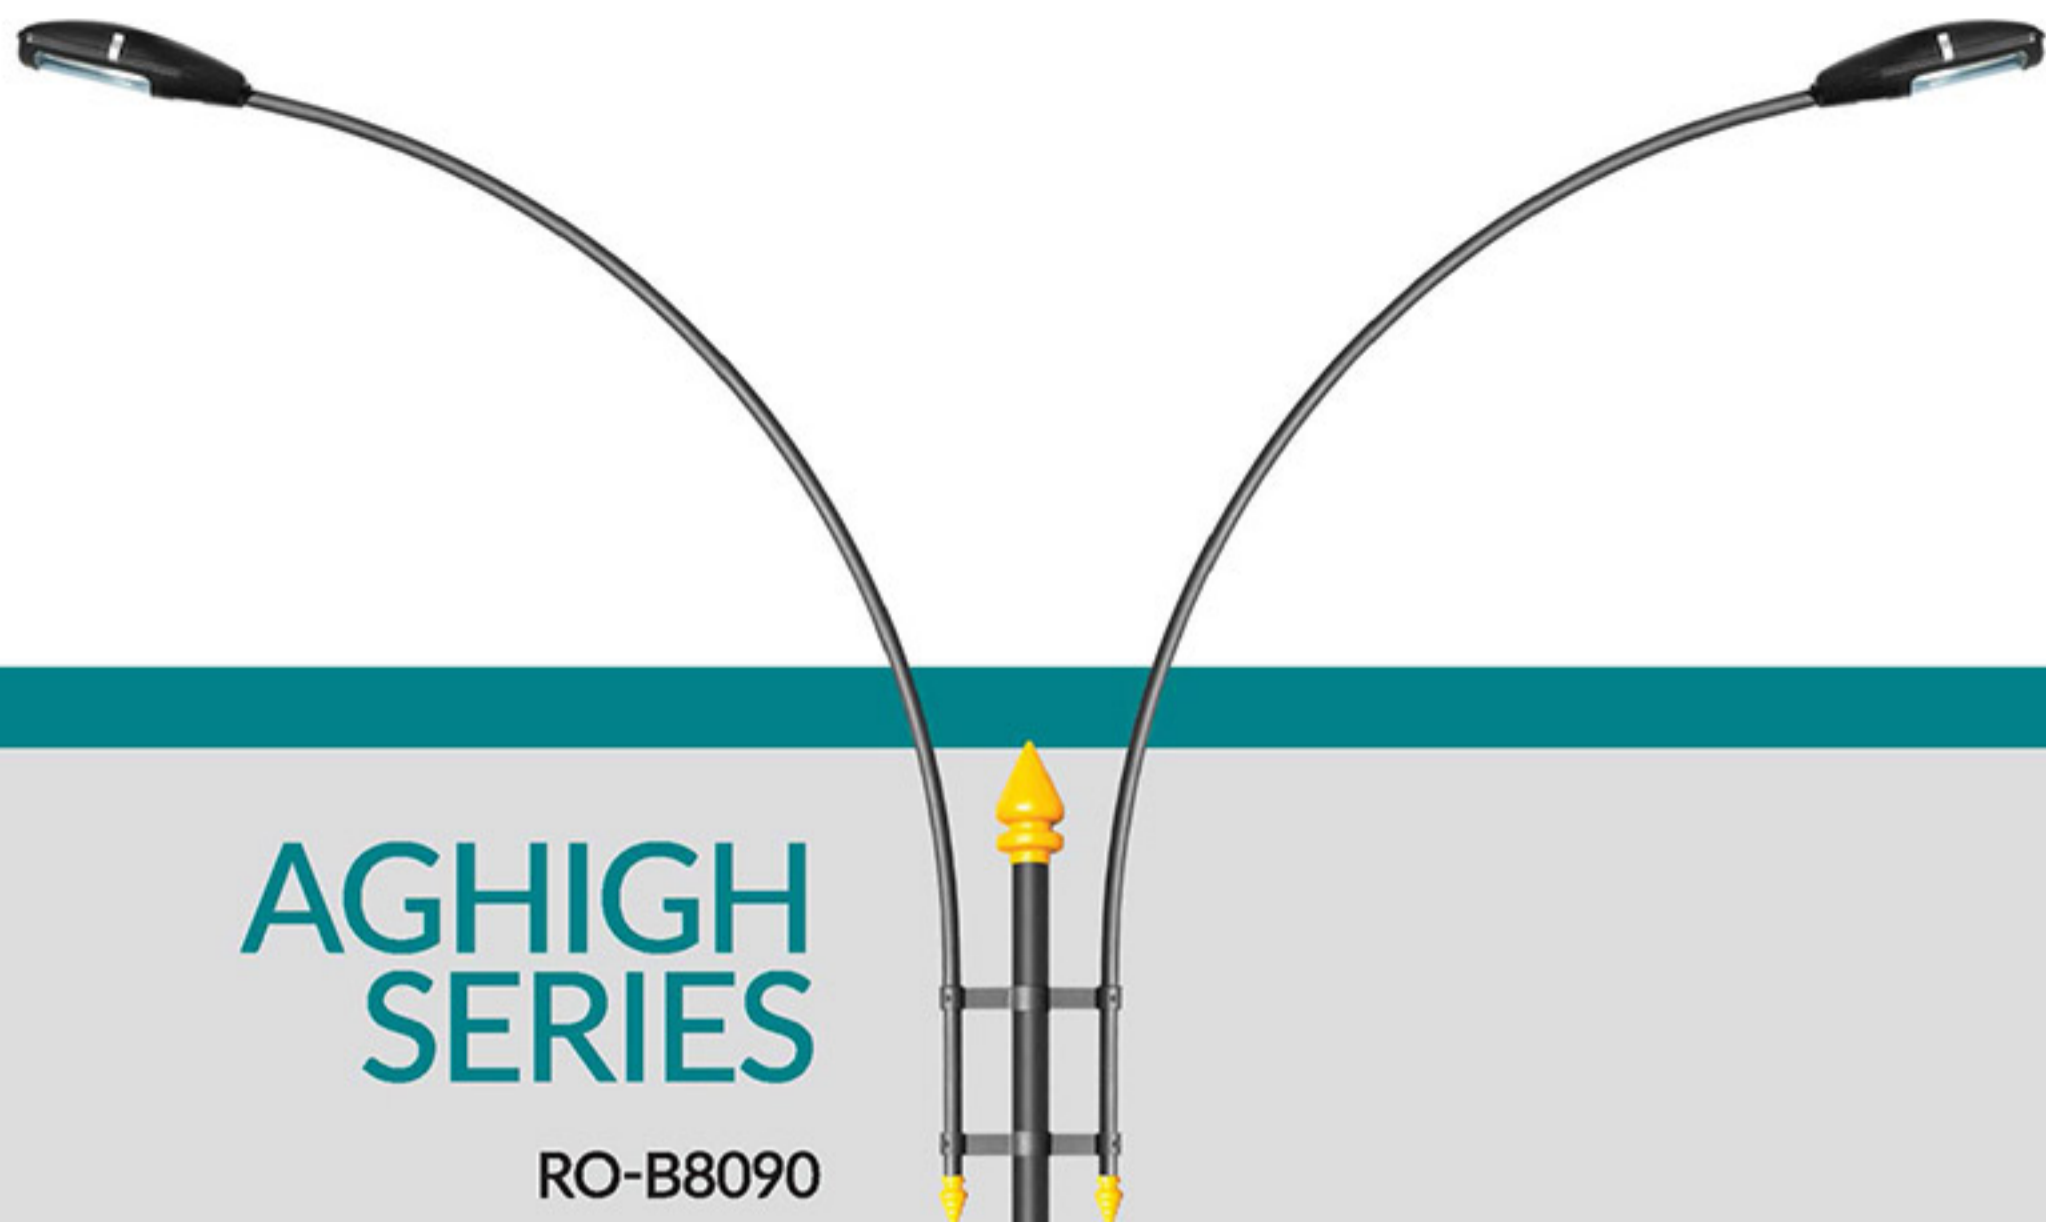

STEEL 4 SIDED BRACKET
RO-U9524

STEEL 1 SIDE BRACKET
RO-U9530

STEEL 2 SIDED BRACKET
RO-U9532

OUTDOOR LIGHTS

STREET LIGHTS

Roshana®

AGHIGH SERIES

RO-B8090