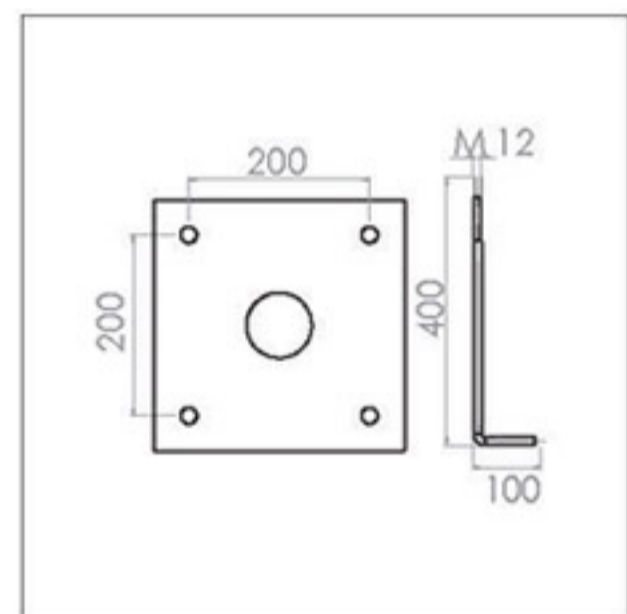

INSTALLATION TYPE

TYPE I