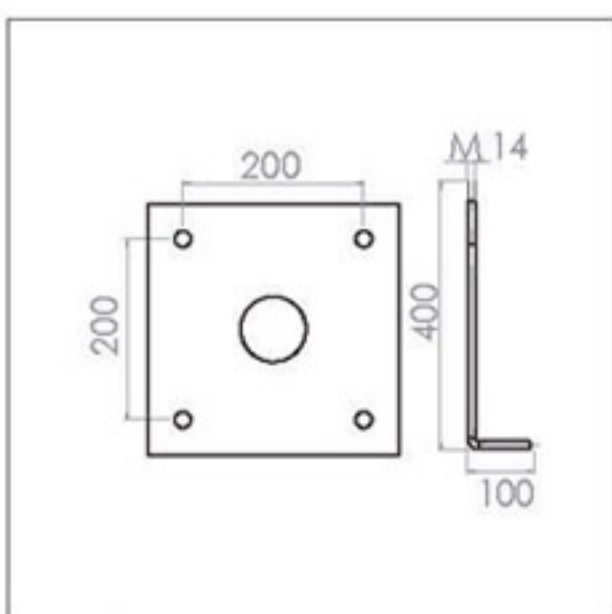

INSTALLATION TYPE

TYPE J