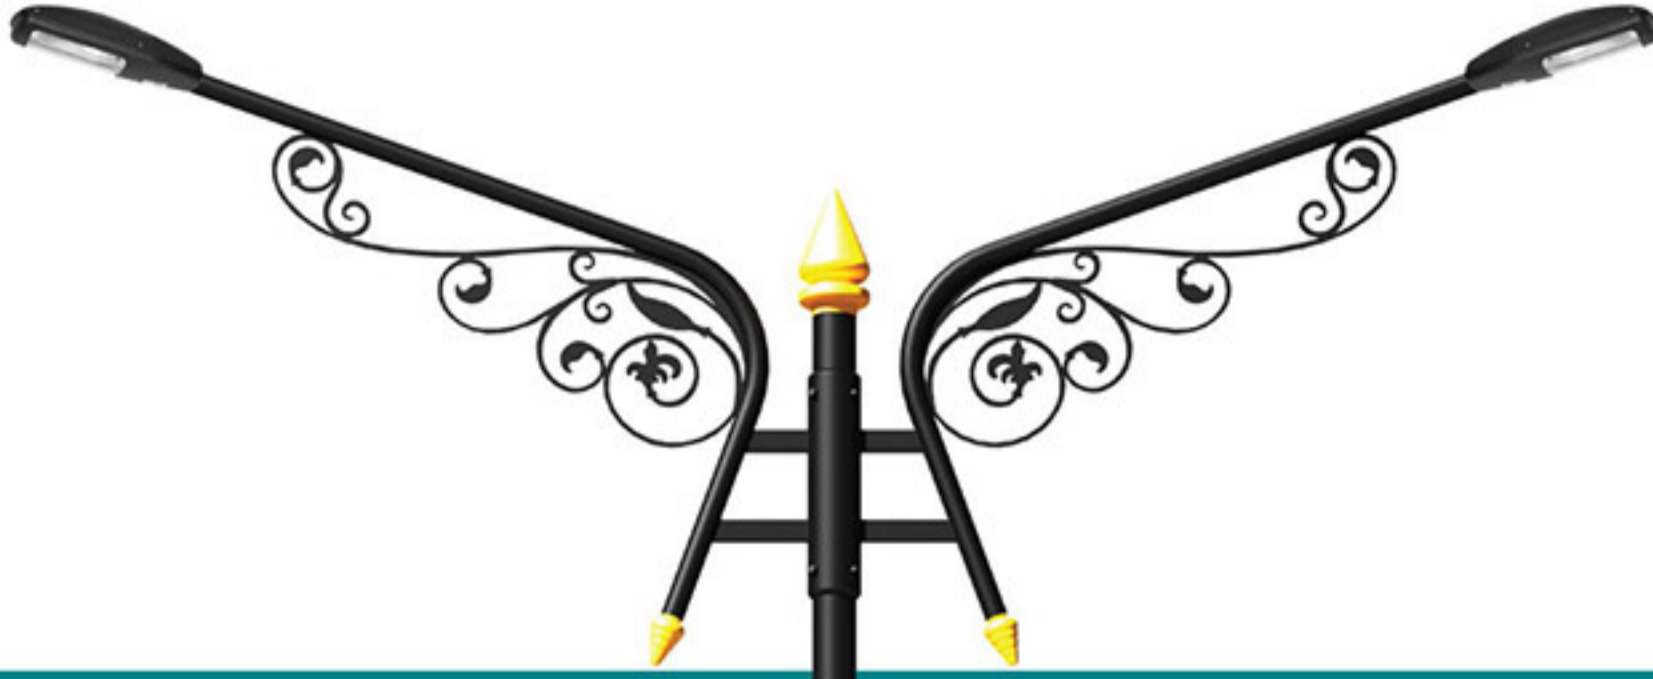

SOREN 1 COVER
RO-B7010

SOREN 2 COVER
RO-B7013

OUTDOOR LIGHTS

STREET LIGHTS

Roshana

MARAL SERIES

RO-B6025

DENA COVER
RO-B7011