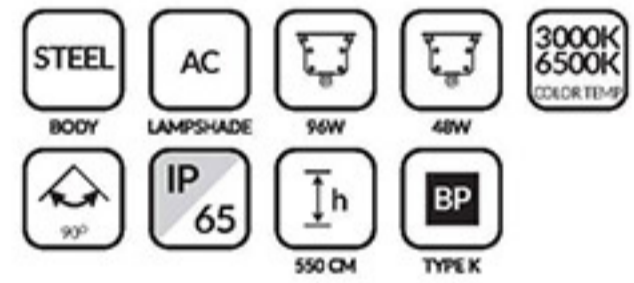

HIMALIYA COVER
RO-B7014

ALVAND COVER
RO-B7012

OUTDOOR LIGHTS

STREET LIGHTS

Roshana®

ANGEL SERIES

RO-R6030

* Please note these products may be discontinued or modified without notice. Visit the website for the latest products.