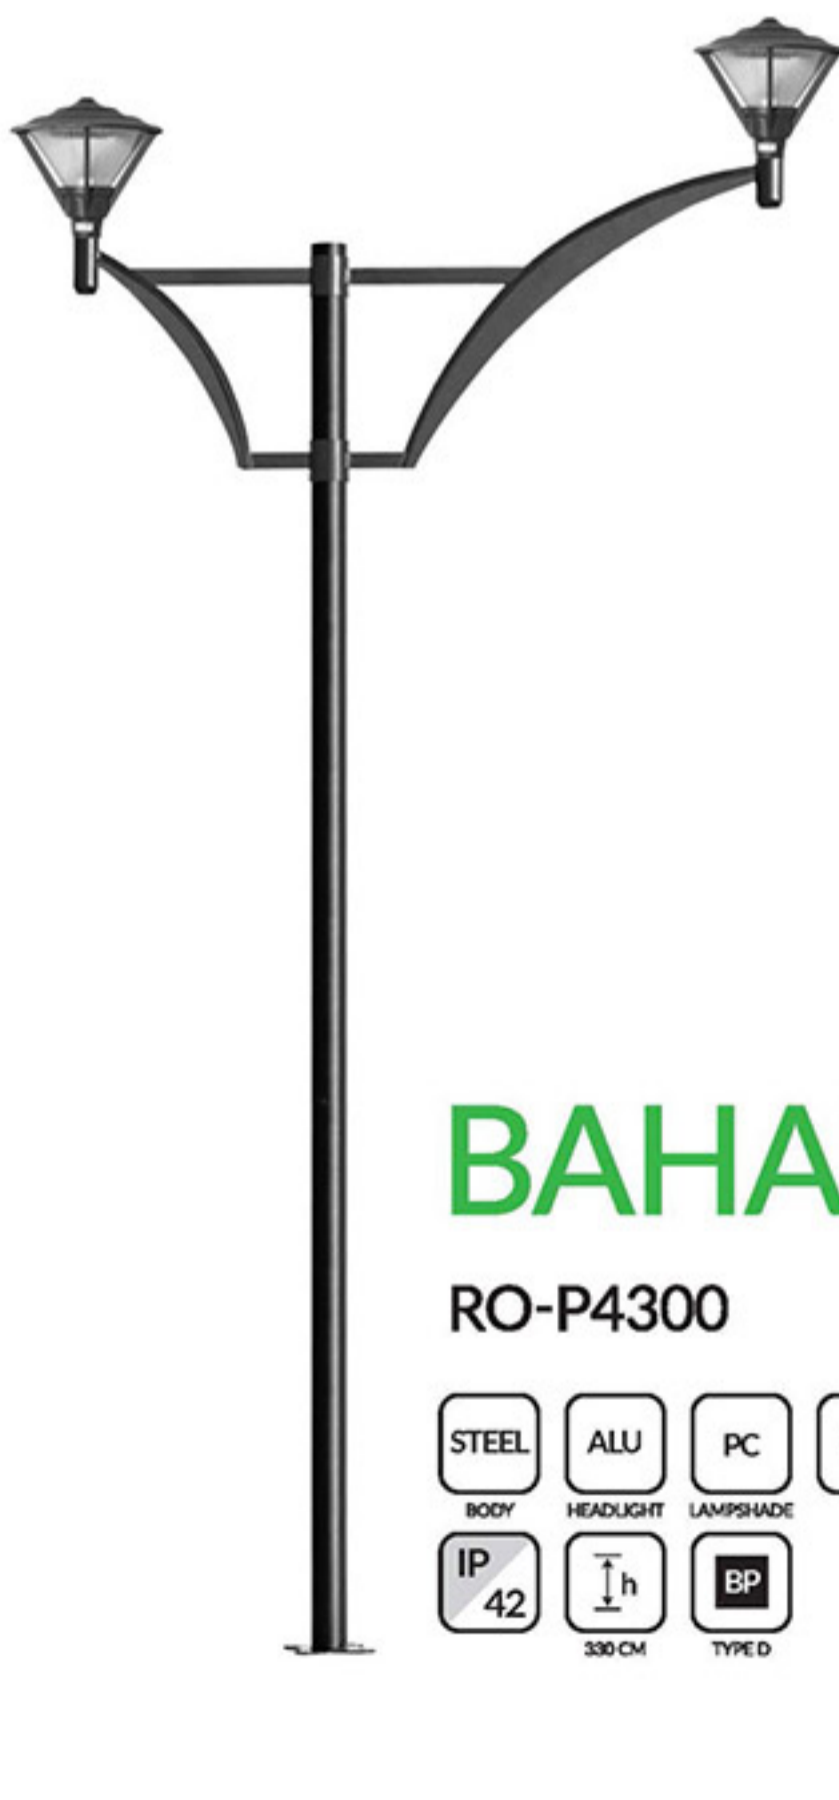

BAHAR

RO-P4300

STEEL	ALU	PC	
BODY	HEADLIGHT	LAMP SHADE	2 X
IP 42		BP	
	330 CM	TYPE D	

* Please note these products may be discontinued or modified without notice. Visit the website for the latest products.