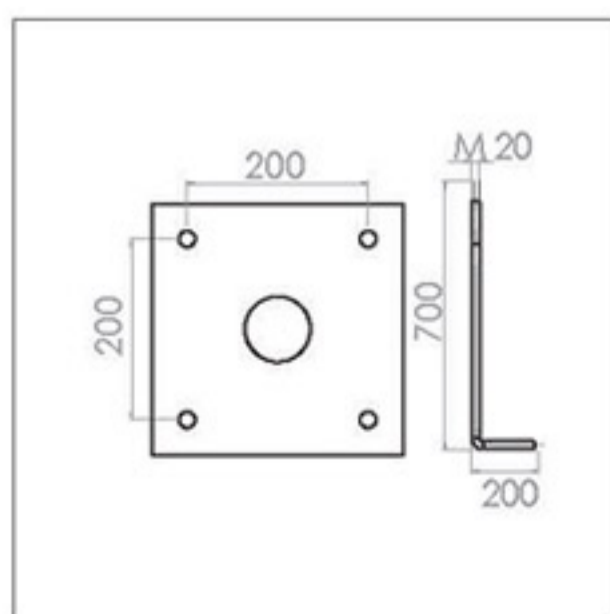

INSTALLATION TYPE

TYPE K