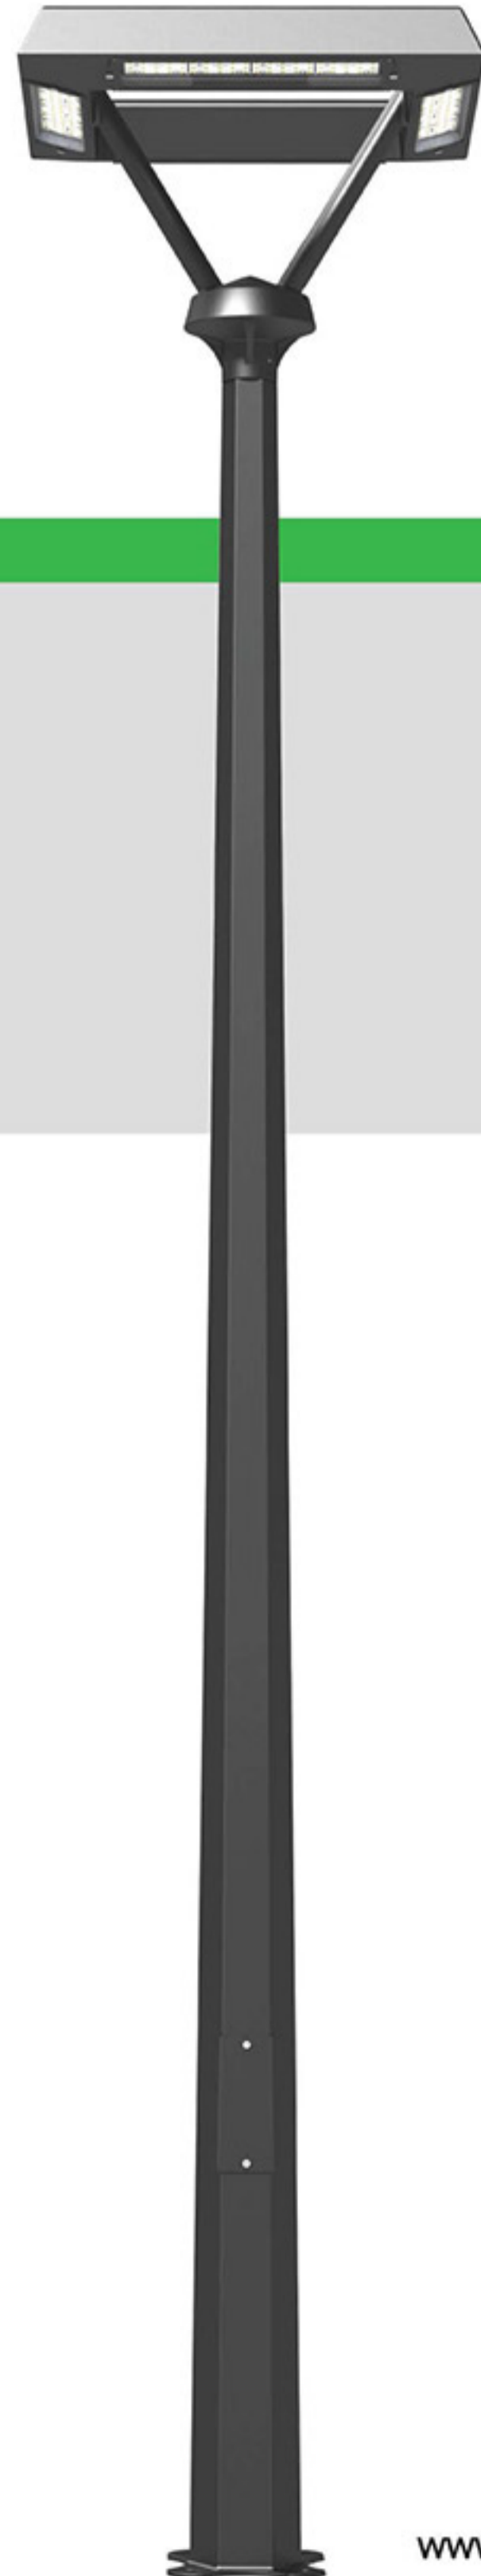

ANDROMEDA

RO-P4029

MANDANA

RO-P4028