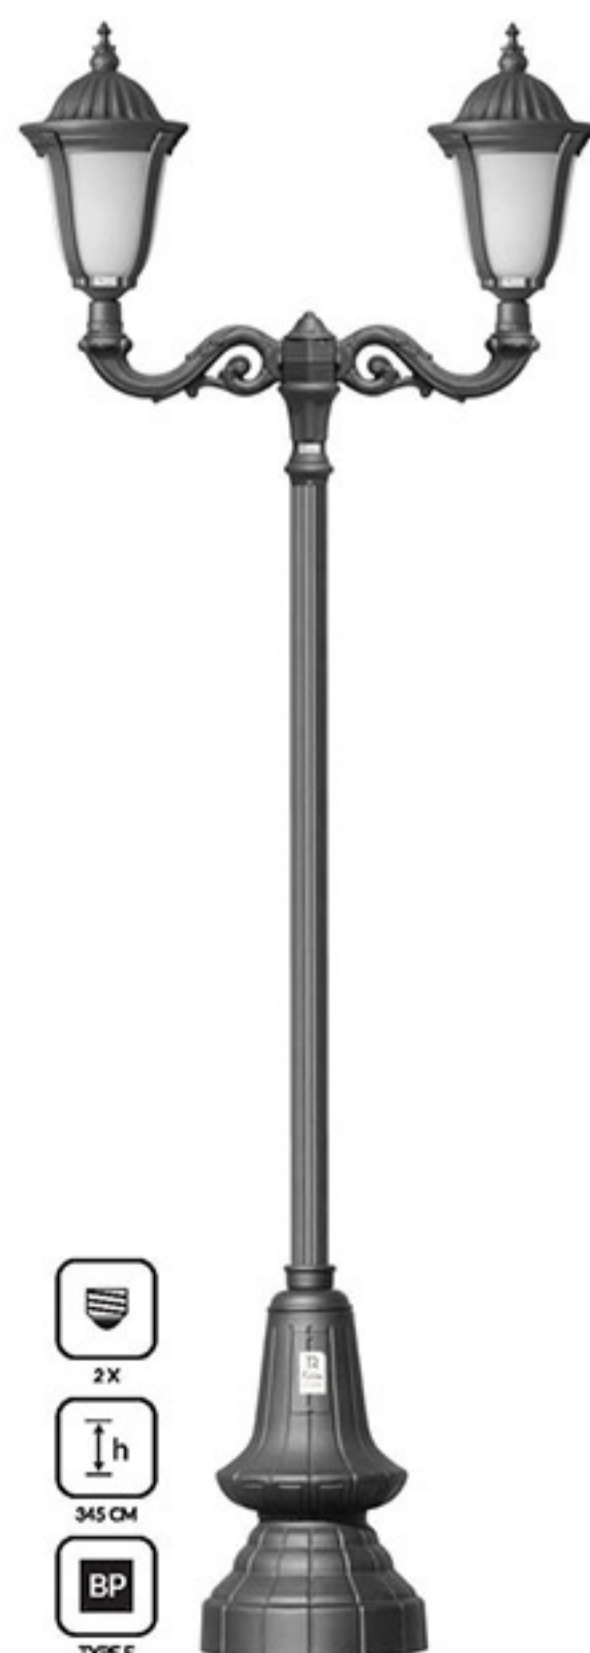

PARNIA 2
RO-P4672

* Please note these products may be discontinued or modified without notice. Visit the website for the latest products.