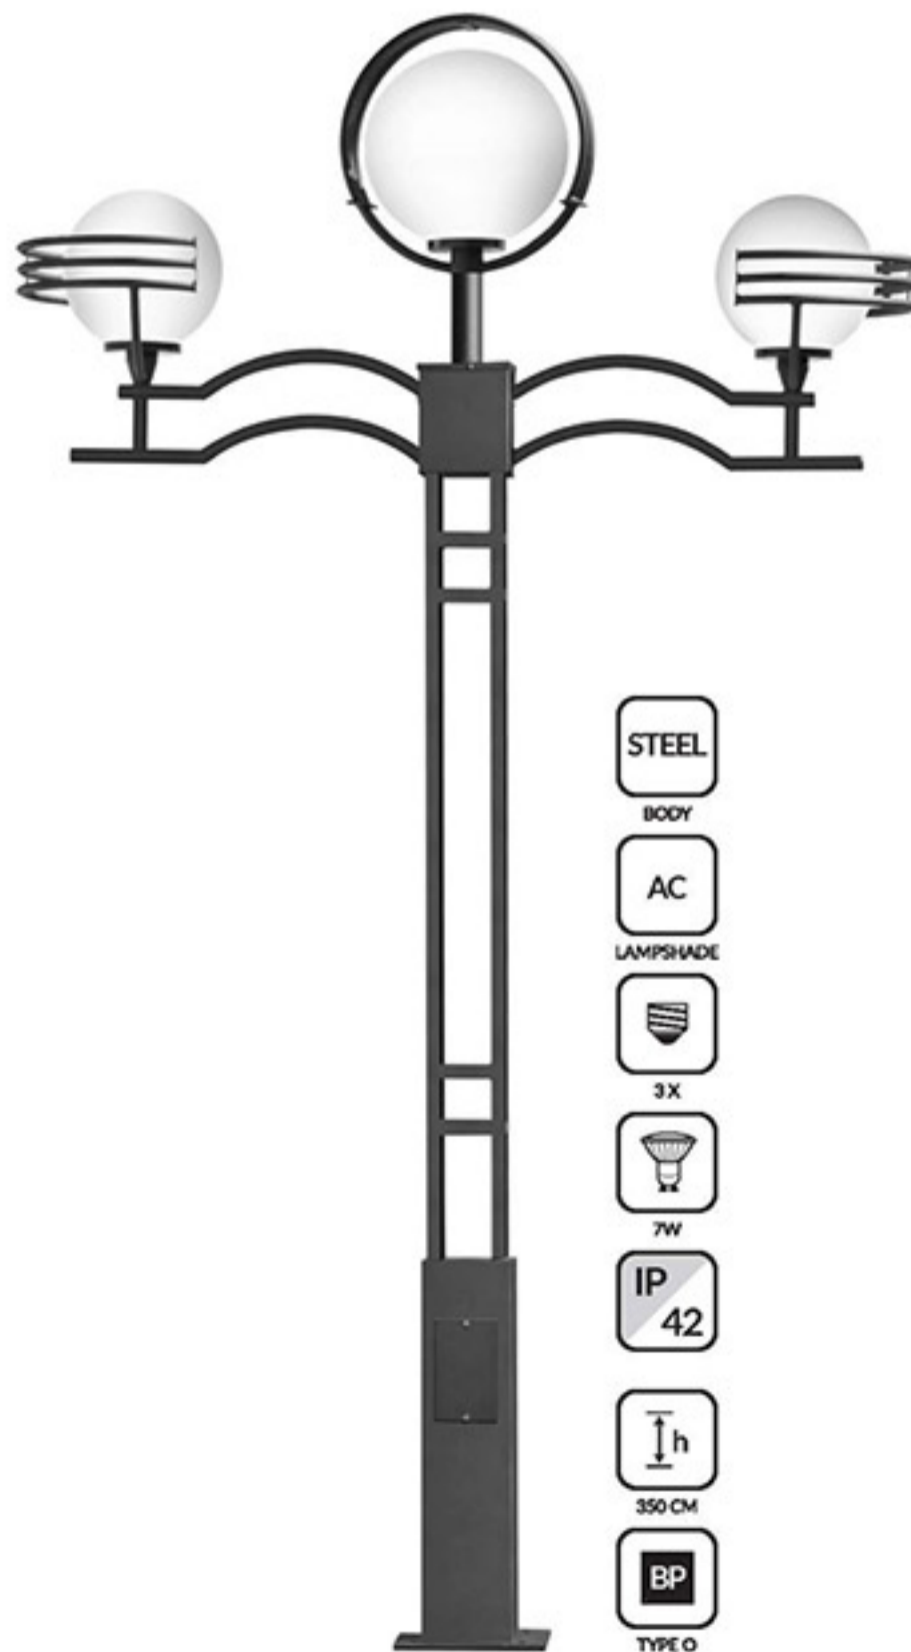

ROJAN
RO-P4630