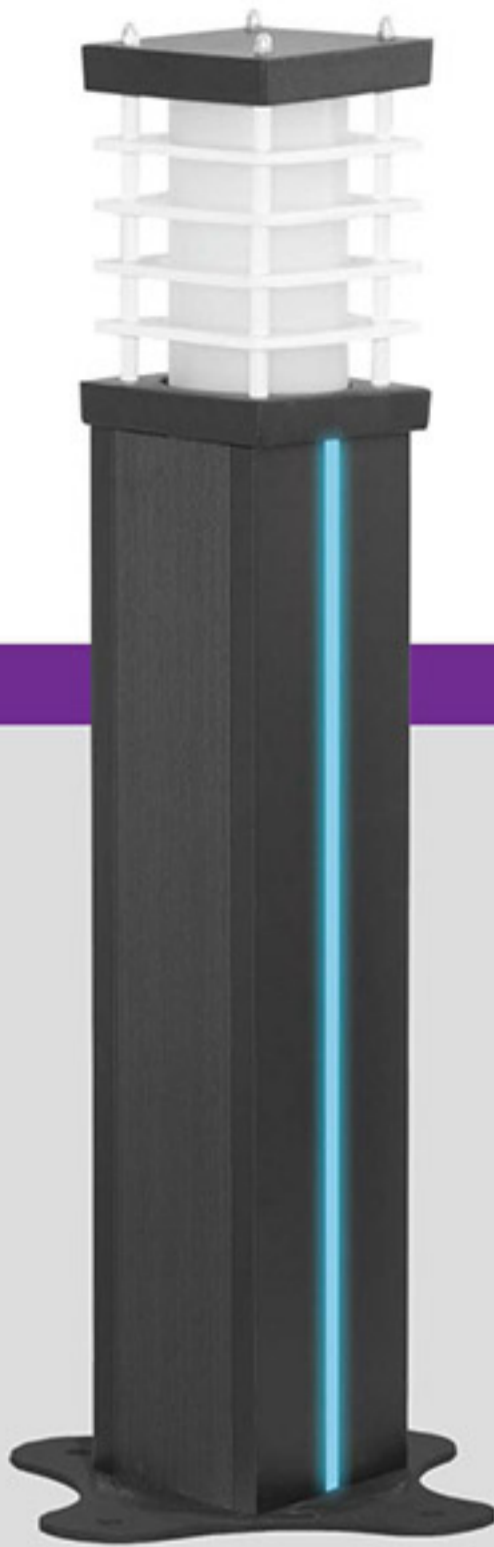

OUTDOOR LIGHTS

LAWN LIGHTS

Roshana®

TARA SERIES

TARA 2
RO-L2069

ALU BODY	PP LAMP SHADE		
IP 42	 80 CM	BP TYPE G