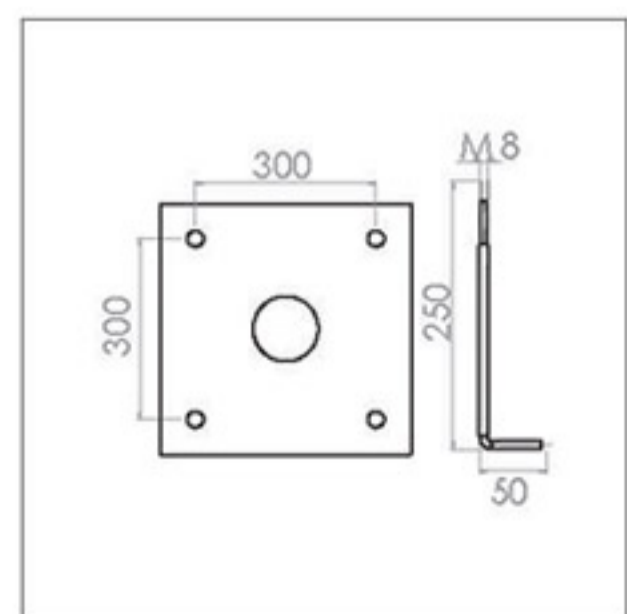

INSTALLATION TYPE

TYPE M