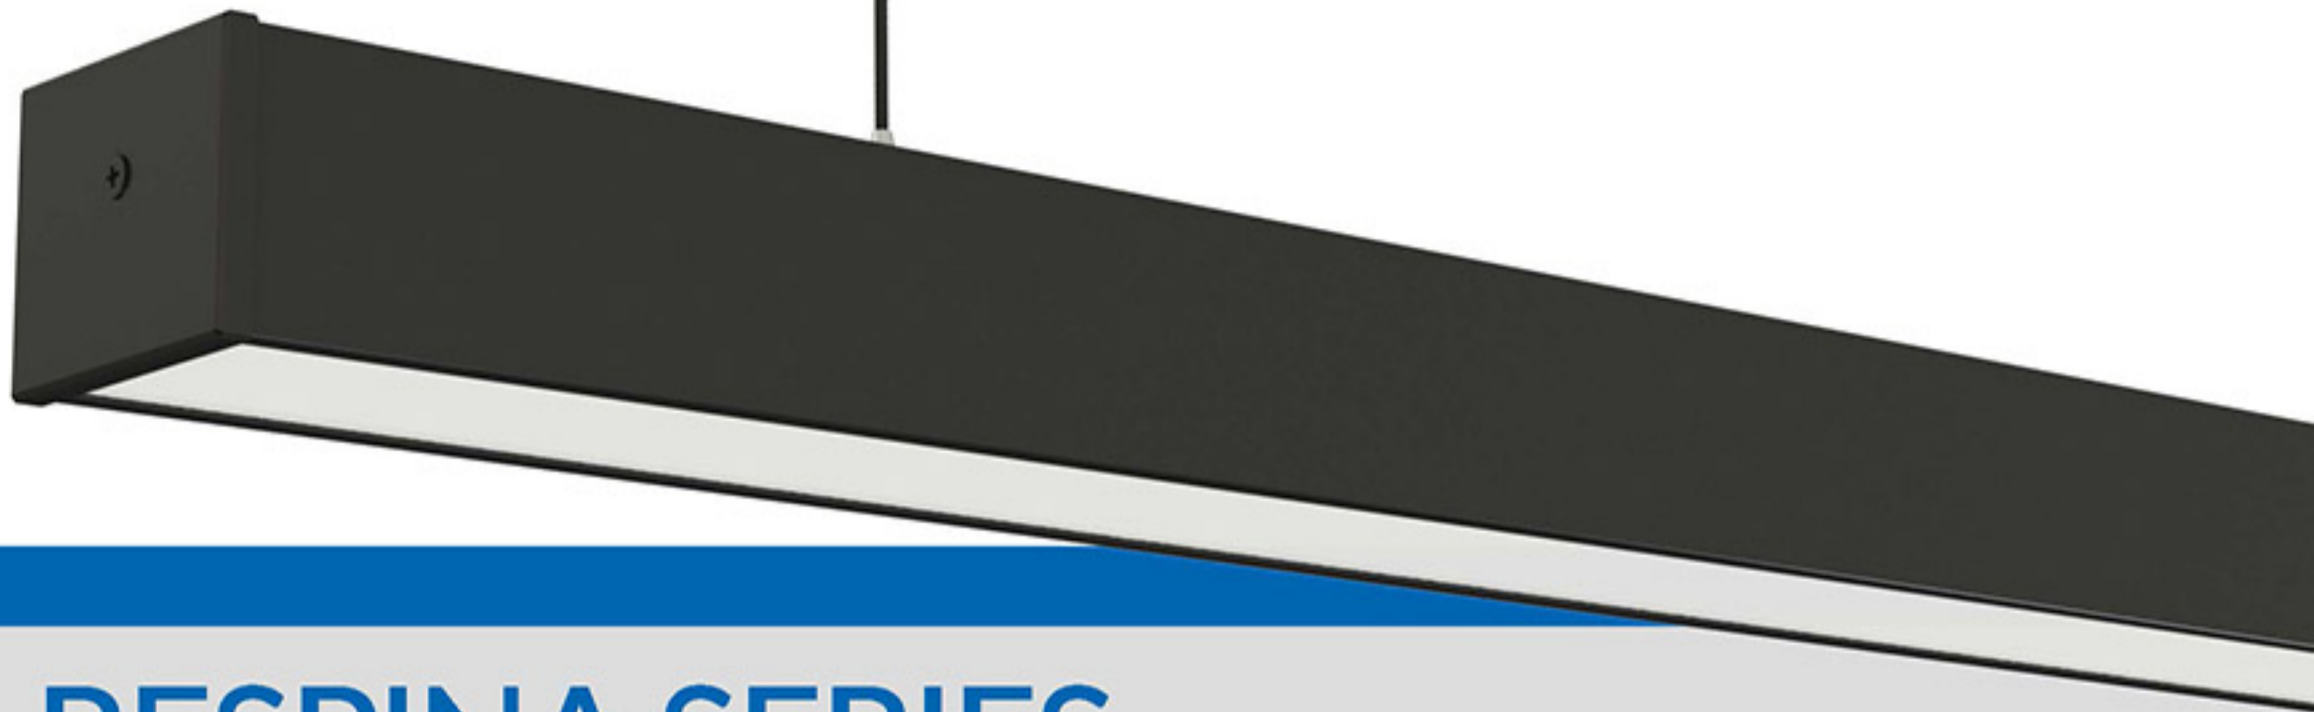

RESPINA SERIES

PENDANT RESPINA RO-I1210

BY ORDER