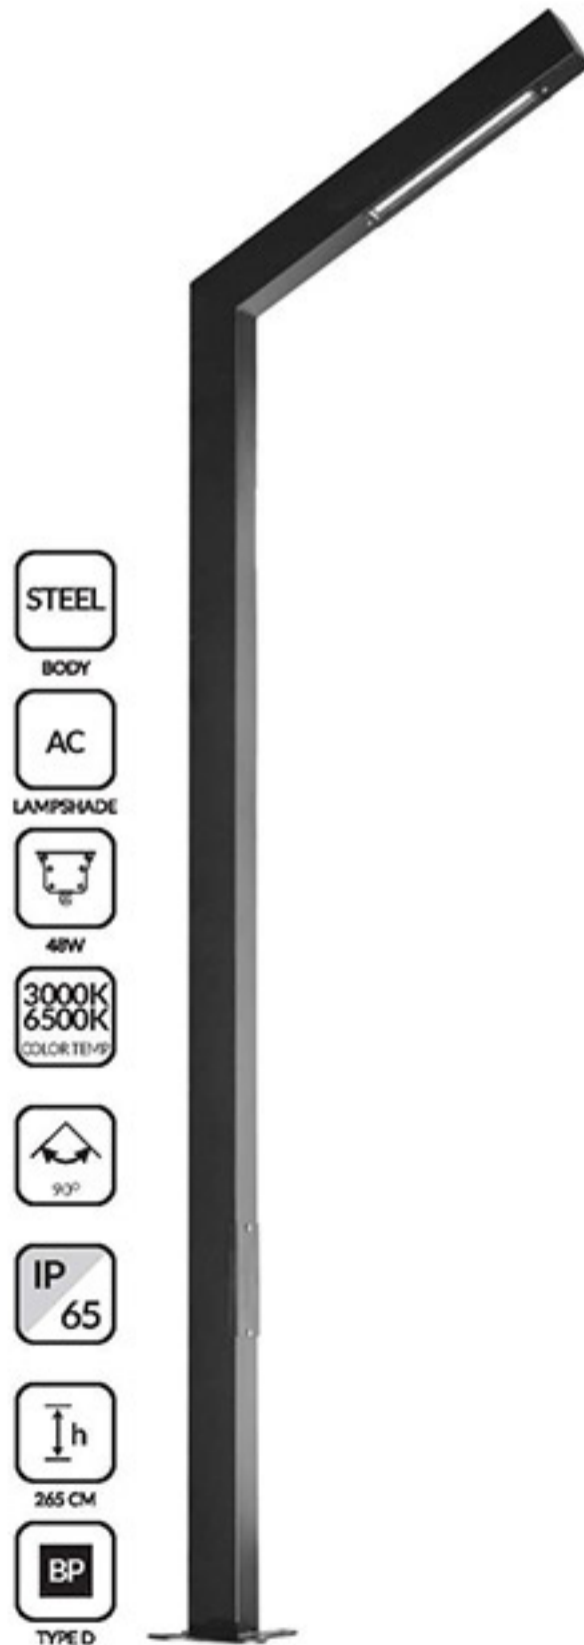

WWW.ROSHANACO.COM

OUTDOOR LIGHTS

PARK LIGHTS

 Roshana®

KAREN SERIES

KAREN 2
RO-P4086

KAREN 3
RO-P4087

KAREN 1
RO-P4085