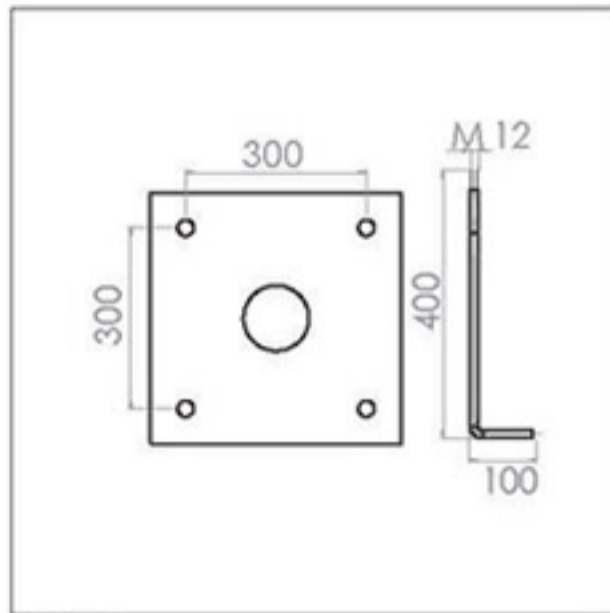

مشخصات نصب پایه

TYPE N