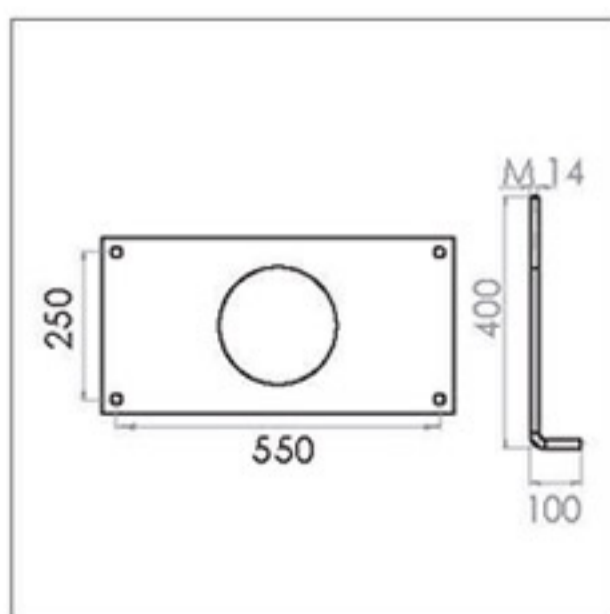

TYPE V

TYPE W

TYPE X

TYPE Y

EXPLANATION OF SYMBOLS

 STEEL The structure is made of steel	 Used LED module	 IP 20 The lamp is protected against solid objects larger than 12.5 mm and has no protection against water penetration.
 ALU The structure is made of aluminum	 Used LED Strip lamp	 BP Shows the product base installation specifications.
 CUST IRON The structure are made of cost iron	 Useable 250~400 watt sodium vapor lamp (HST) & mercury vapor lamp (HME)	 3000K 6500K Displays the color temperature of the lamp based on warm white (3000k) or cool white (6500k)
 WOOD The cover is a product made of wood	 Used E27 Lamp holder	 h Specifies the height of the product.
 WPC The cover is a product made of Plast wood	 Used E40 Lamp holder	 L Specifies the length of the product.
 AC The bubble is made of acrylic	 Used High Power LED lamp	 ∅ Specifies the diameter of the product.
 PP The bubble is made of polypropylene	 The beam angle of light is 90 degrees	 ES PUR COLOR It has a powder electrostatic coating with UV resistance with the ability to apply polyurethane paint.
 PC The bubble is made of polycarbonate	 The beam angle of light is 60 degrees	 Protective earth connection.
 GLASS The bubble is made of tempered glass	 The beam angle of light is 45 degrees	 Special for outdoor installation.
 GLASS The bubble is made of glass	 The beam angle of light is customize from 5 to 120 degrees	 Special for indoor installation.
 Used LED lamp	 The beam angle of light is 140 to 70 degrees	 CE European CE standard.
 Used linear SMD projector	 IP 65 The lamp is completely protected against the penetration of dust and water with low pressure flow.	 ISO 9001 ISO 9001 quality management system standard certification.
 Used COB Lamp with GU10 conector	 IP 42 The lamp is protected against solid objects larger than 1 mm and water sprayed on it from above.	 Ability to broadcast RGB lights.