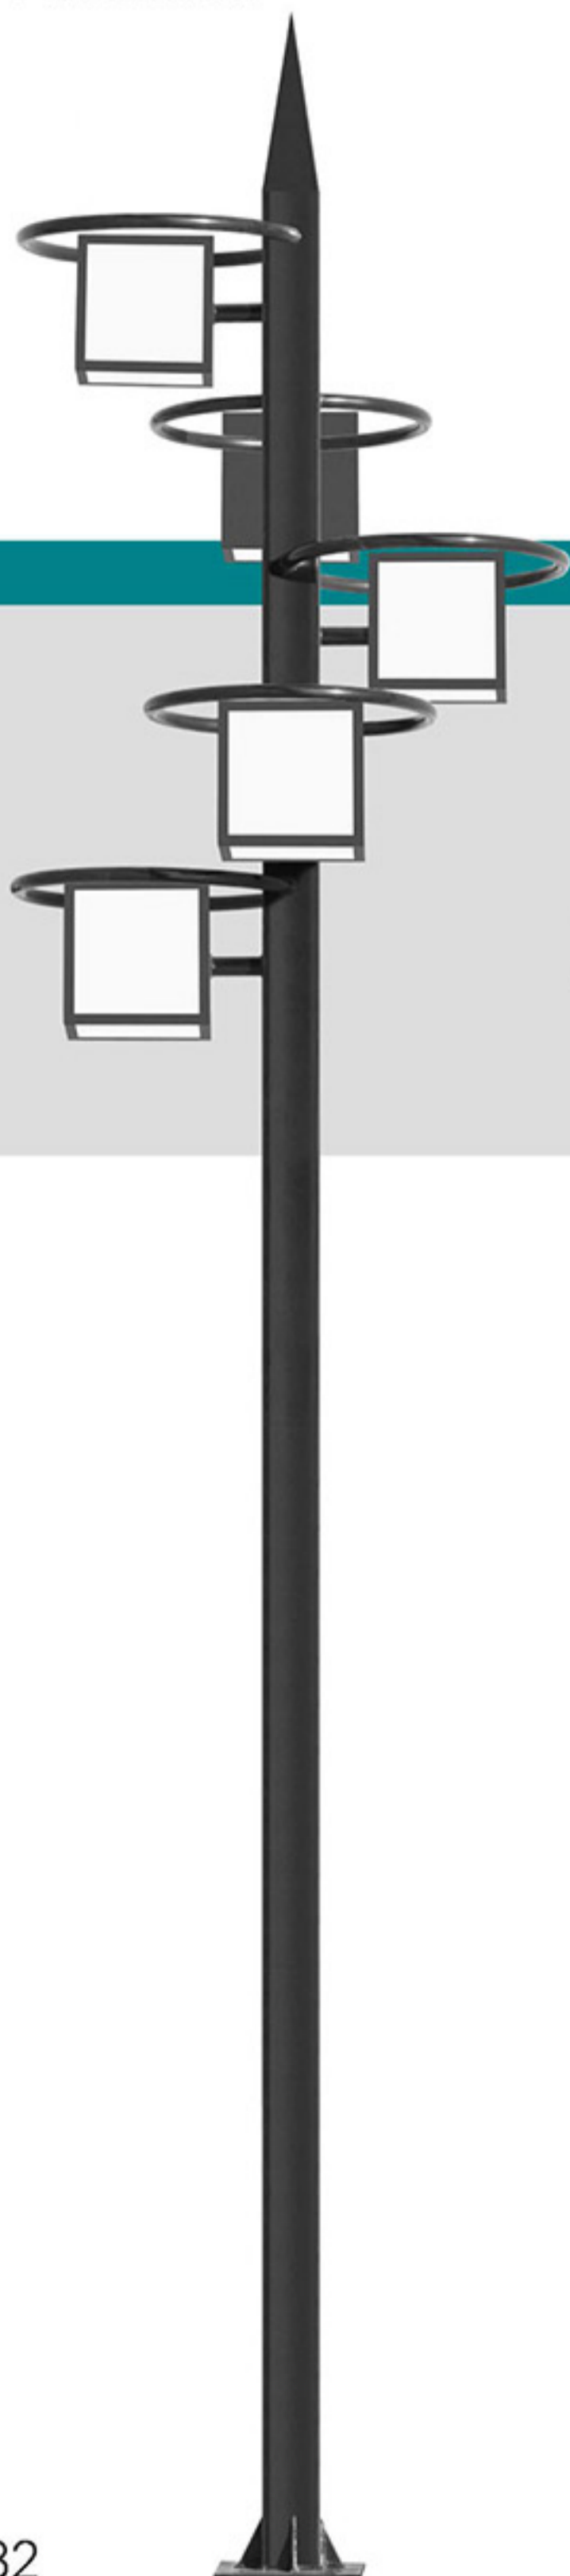

BODY

h

600 CM

BP

TYPE K

OUTDOOR LIGHTS

STREET LIGHTS

Roshana®