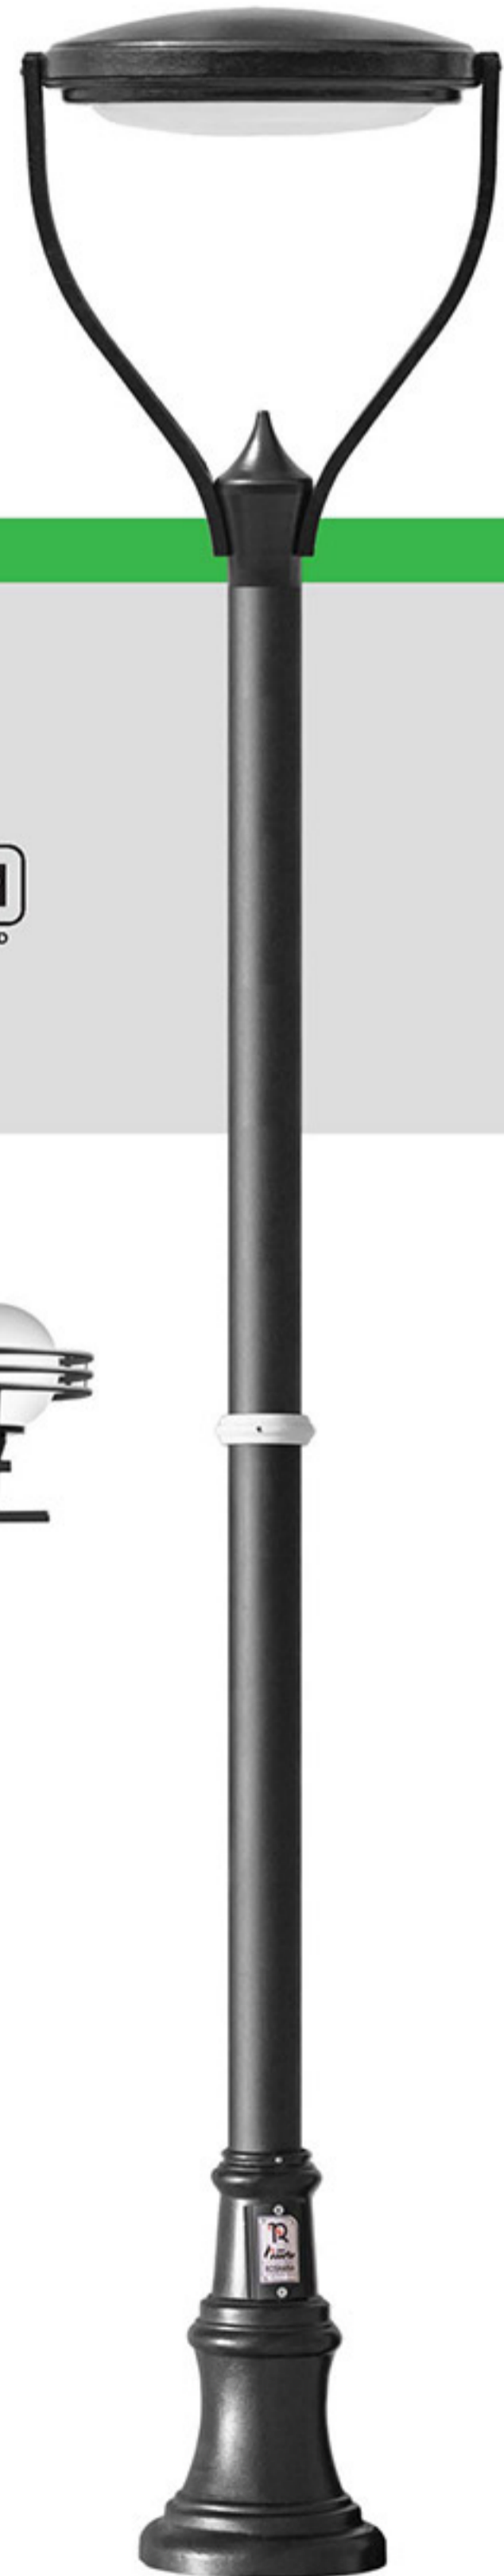

STEEL	ALU	PC	
BODY	HEADLIGHT	LAMP SHADE	2 X
IP 42		BP	
	330 CM	TYPE D	

BAHAR

RO-P4300

STEEL	ALU	PC	
BODY	HEADLIGHT	LAMP SHADE	2 X
IP 42		BP	
	330 CM	TYPE D	

* Please note these products may be discontinued or modified without notice. Visit the website for the latest products.