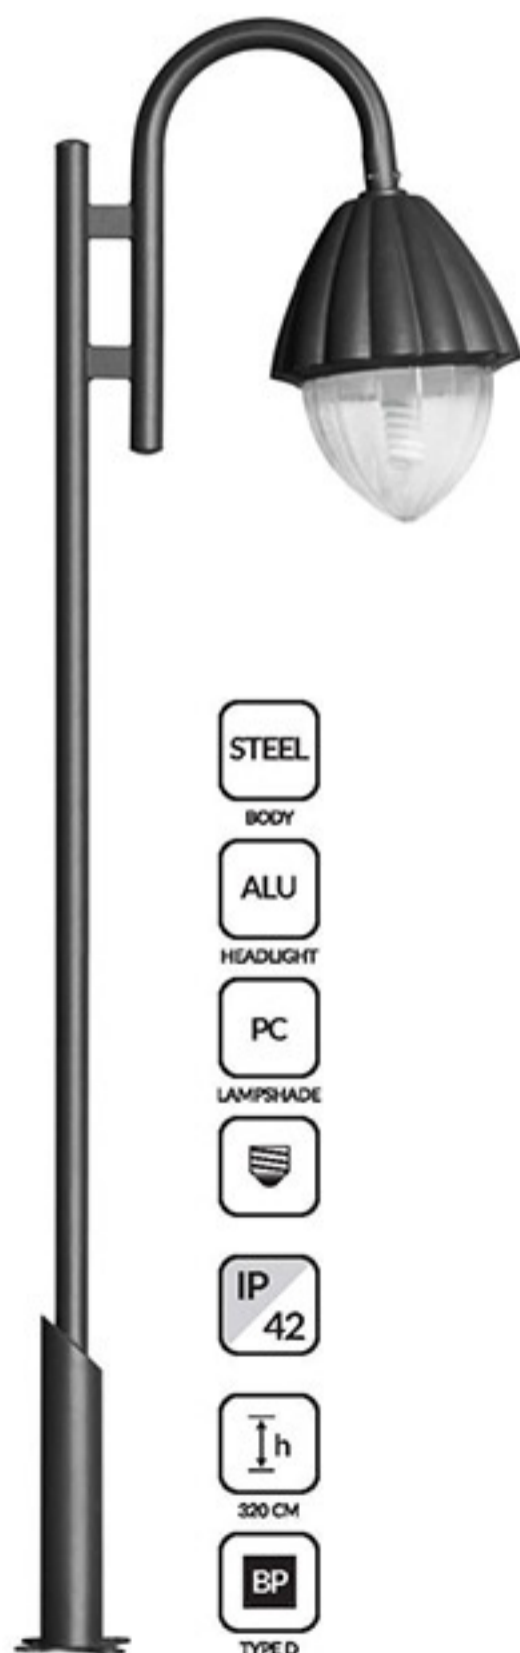

پارک پژوهش مشهد
میدان کوثر

WWW.ROSHANACO.COM

OUTDOOR LIGHTS

PARK LIGHTS

Roshana

KARO SERIES

KARO 2
RO-P4627

STEEL BODY	ALU HEADLIGHT	AC LAMP SHADE	
IP 42	 320 CM	BP TYPE D	