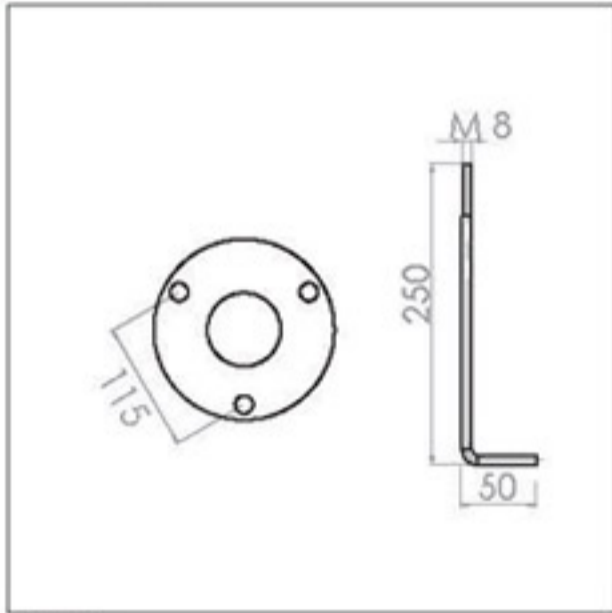

INSTALLATION TYPE

TYPE A