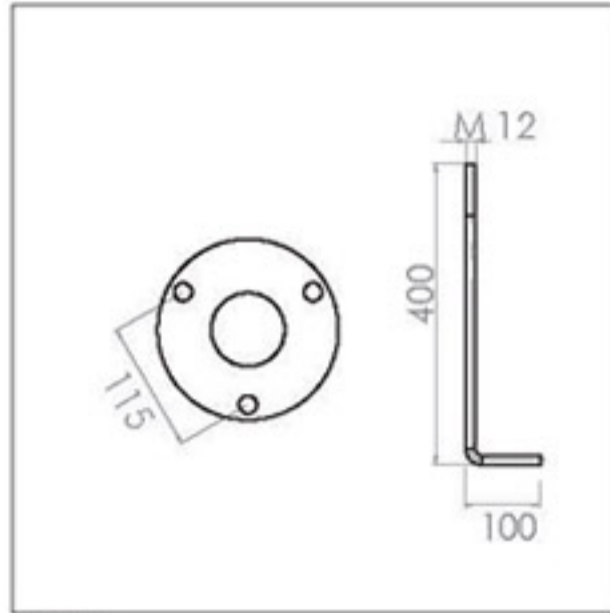

INSTALLATION TYPE

TYPE B