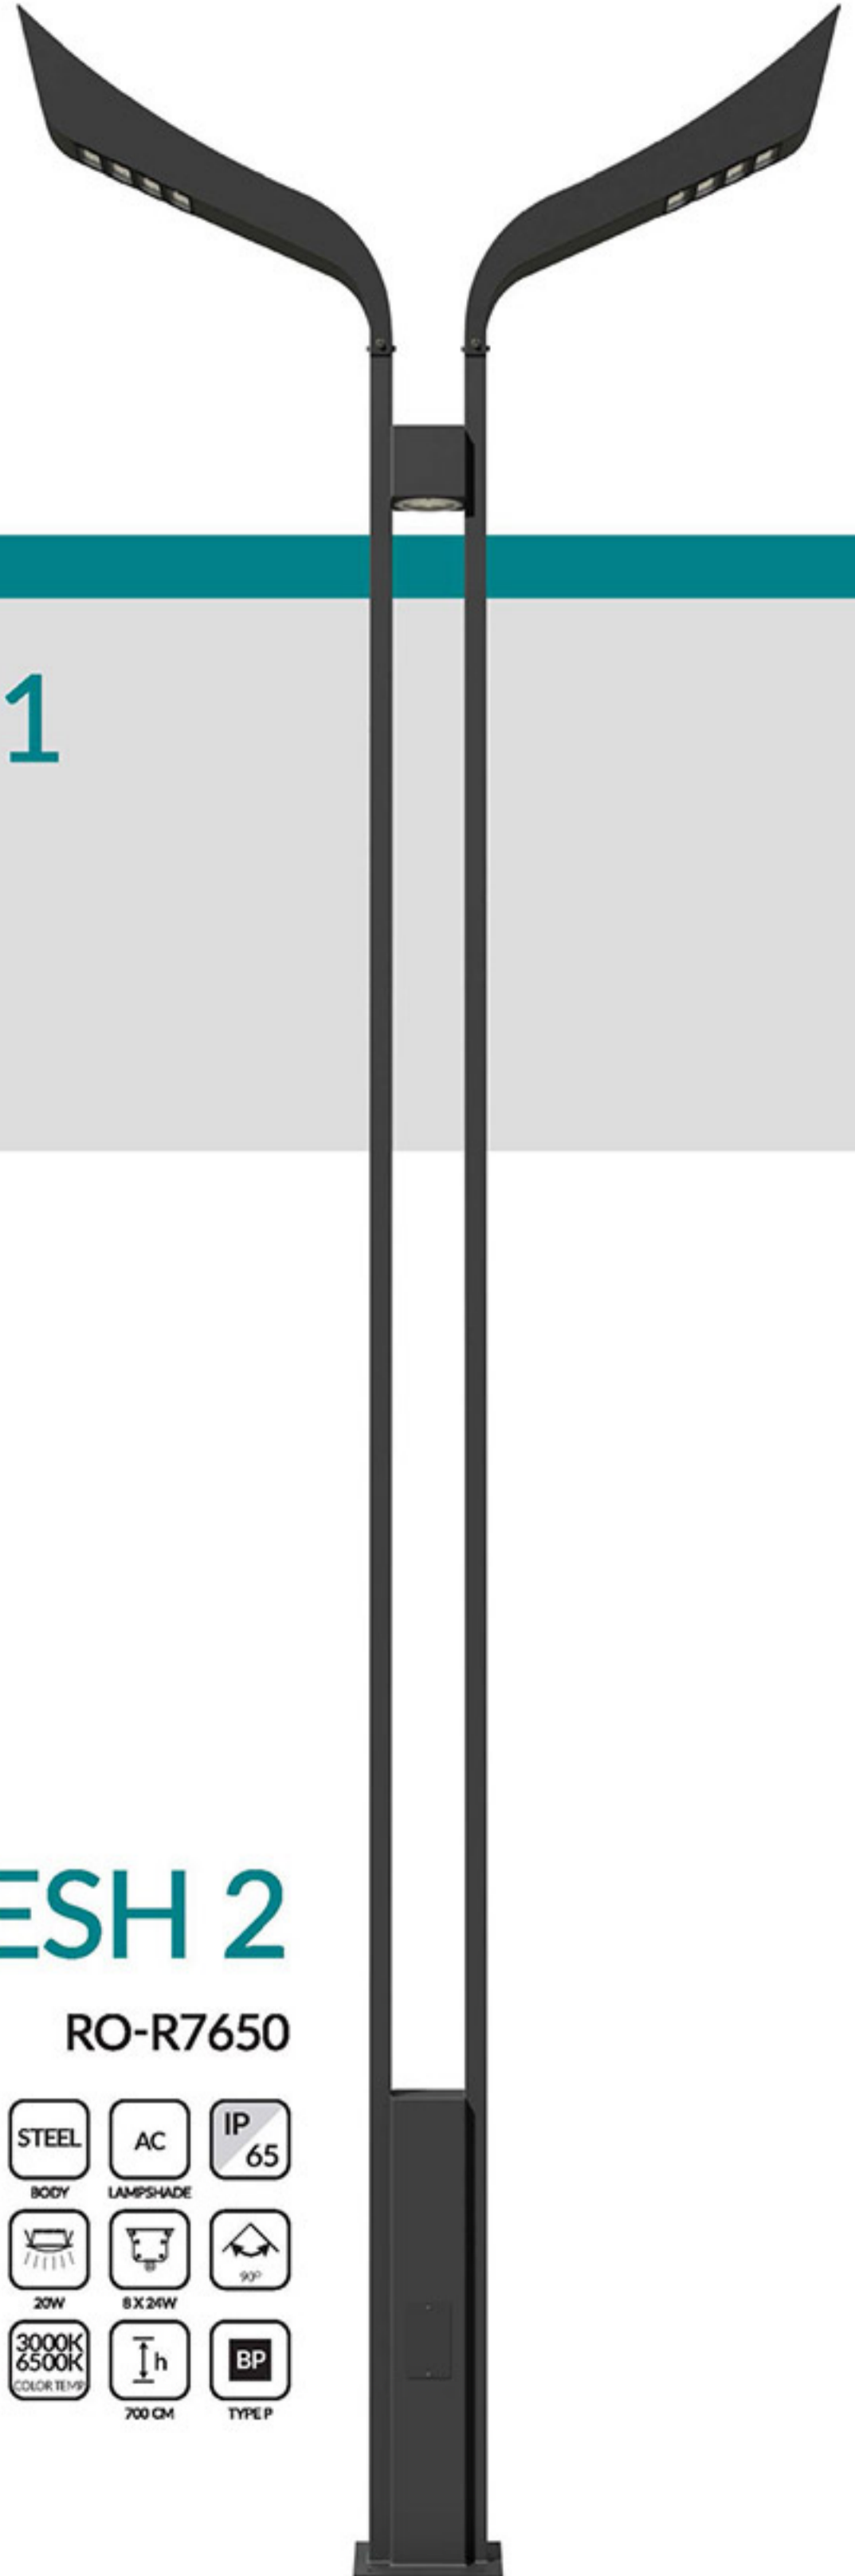

SETAYESH 1

RO-R7655

 STEEL BODY	 AC LAMP SHADE	 IP 65	 4 X 24W	 90°
 3000K 6500K COLOR TEMP	 590 CM	 BP TYPE K		

SETAYESH 2

RO-R7650

 STEEL BODY	 AC LAMP SHADE	 IP 65
 20W	 8 X 24W	 90°
 3000K 6500K COLOR TEMP	 700 CM	 BP TYPE P