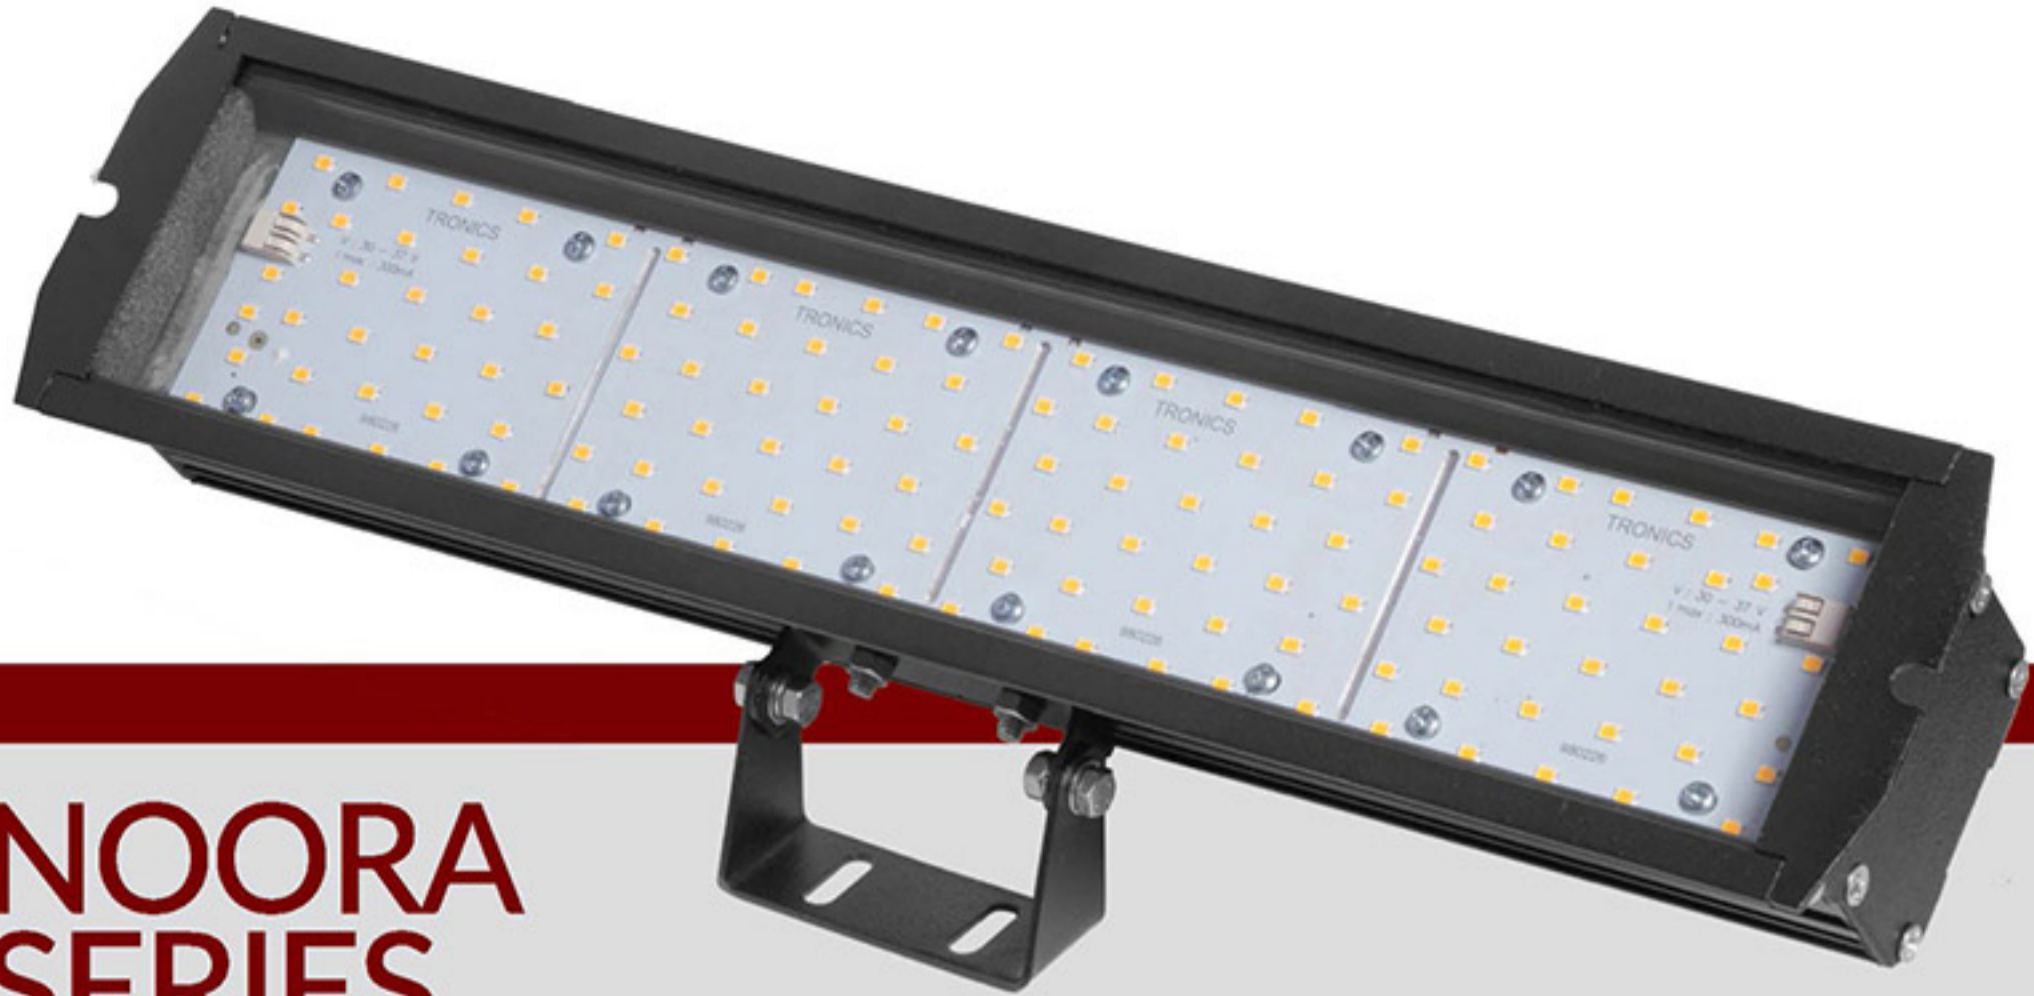

NOORA SERIES

LSP48
RO-F5148

LSP36
RO-F5136

LSP24
RO-F5124

LSP12
RO-F5112

OUTDOOR LIGHTS

POWER LED PROJECTOR

Roshana®