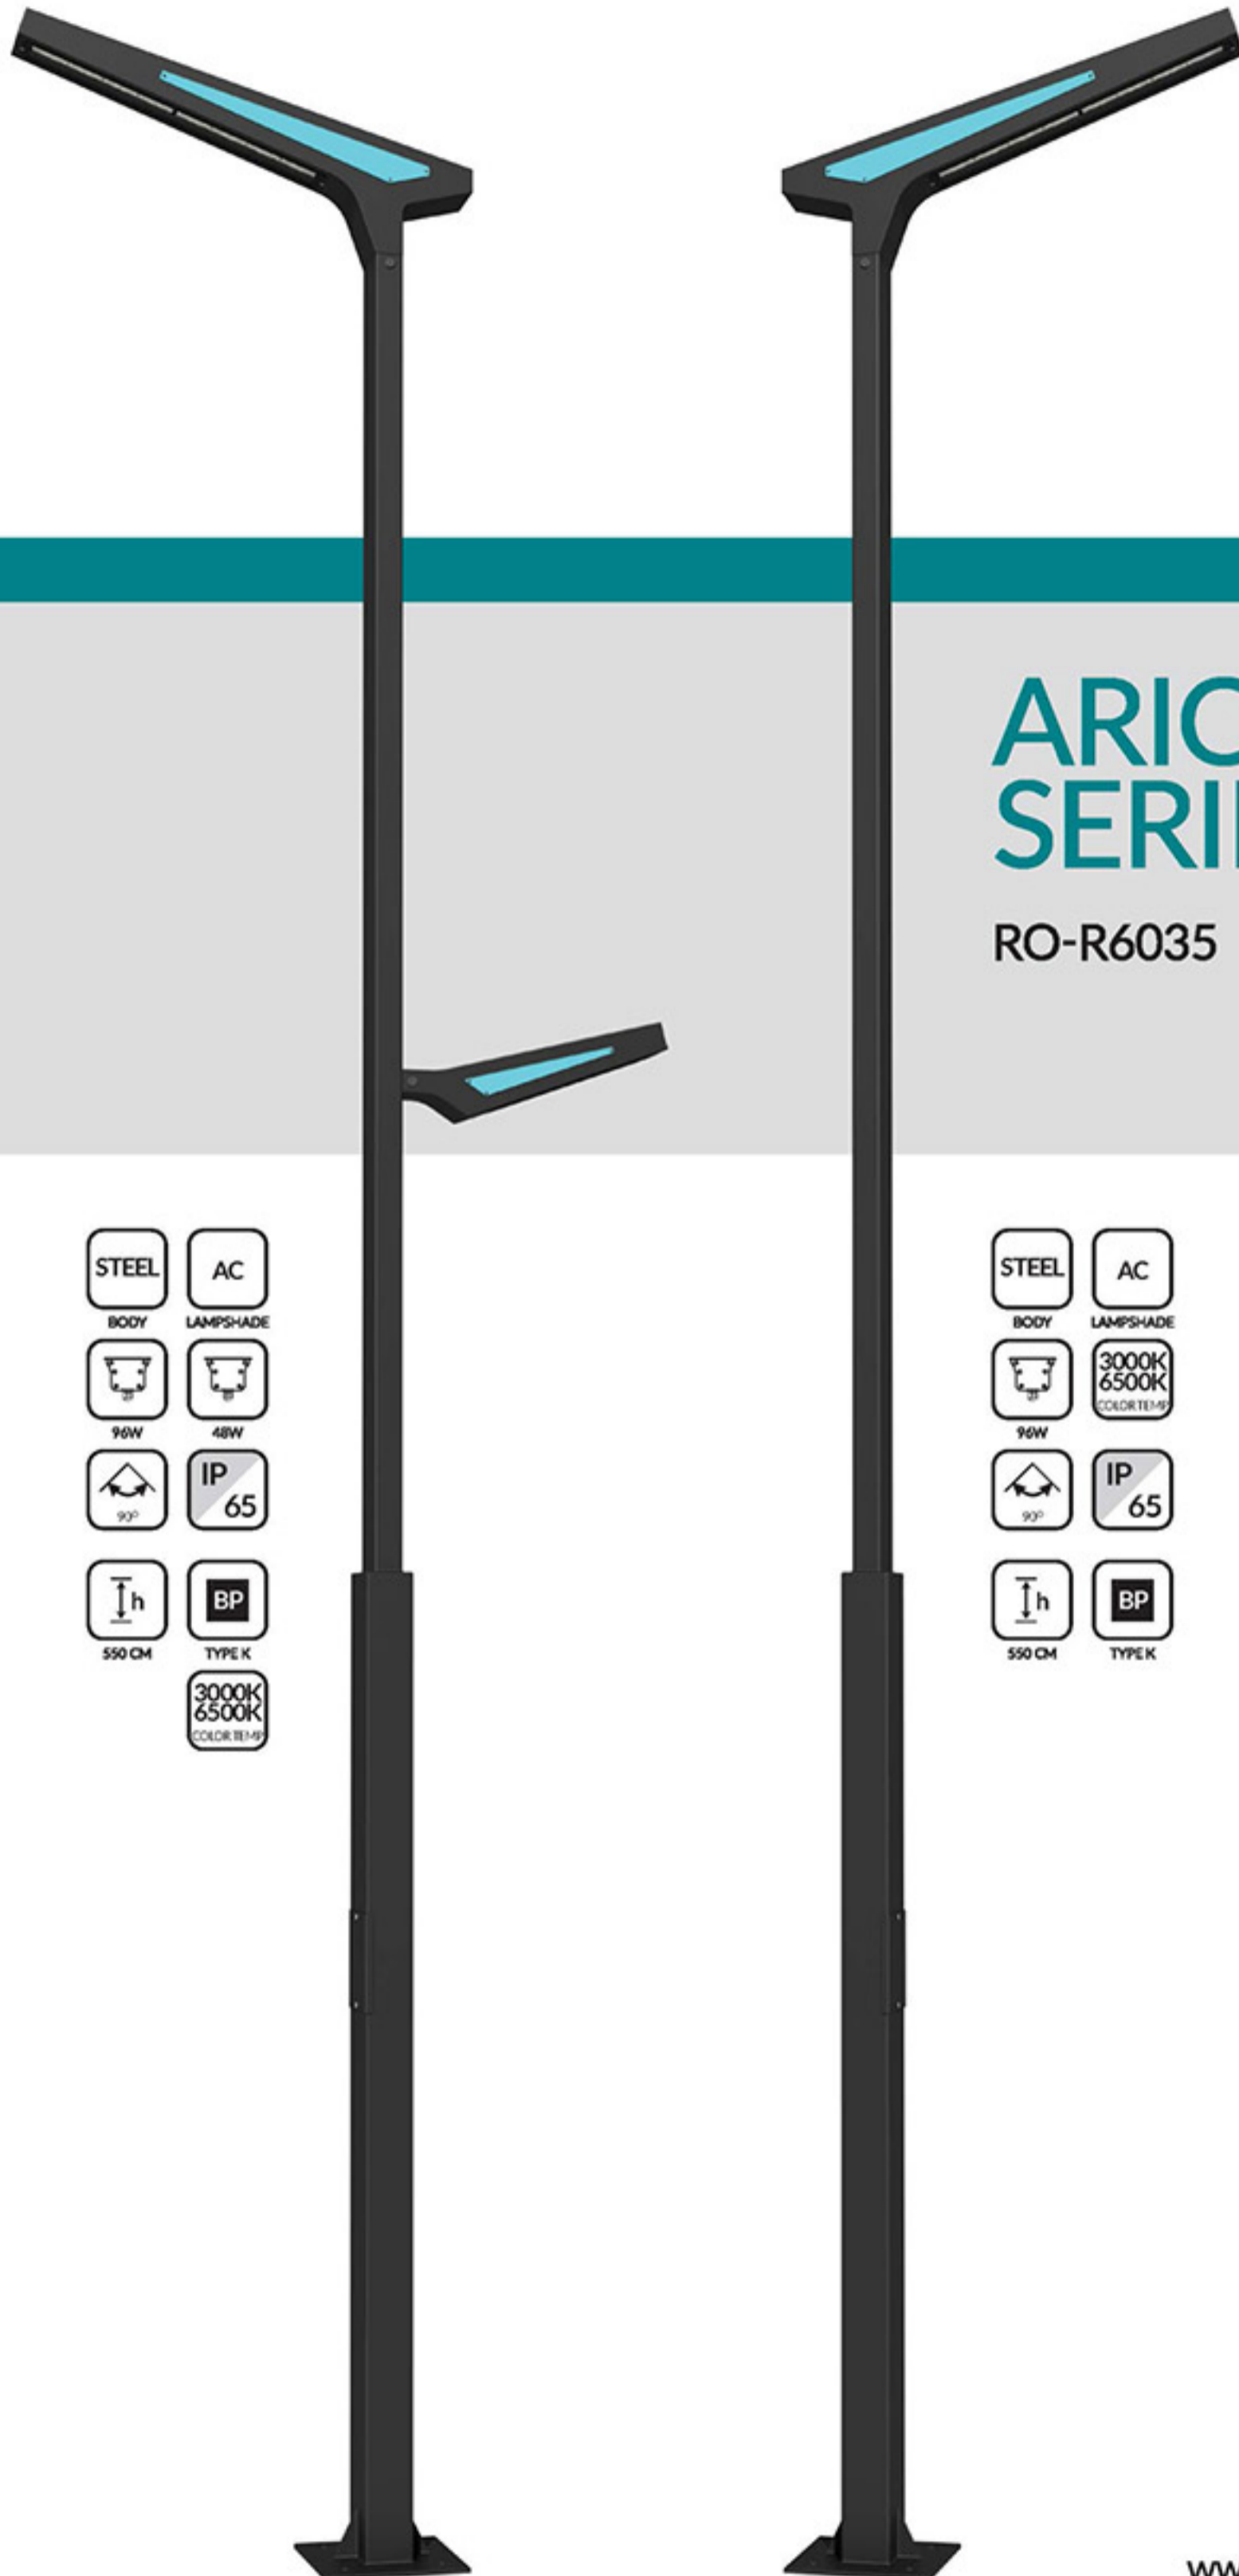

OUTDOOR LIGHTS

STREET LIGHTS

Roshana®

ARIO SERIES

RO-R6035