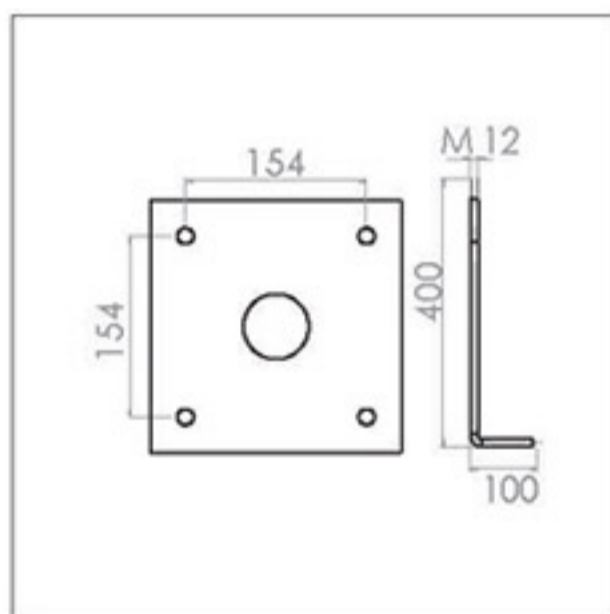

INSTALLATION TYPE

TYPE H