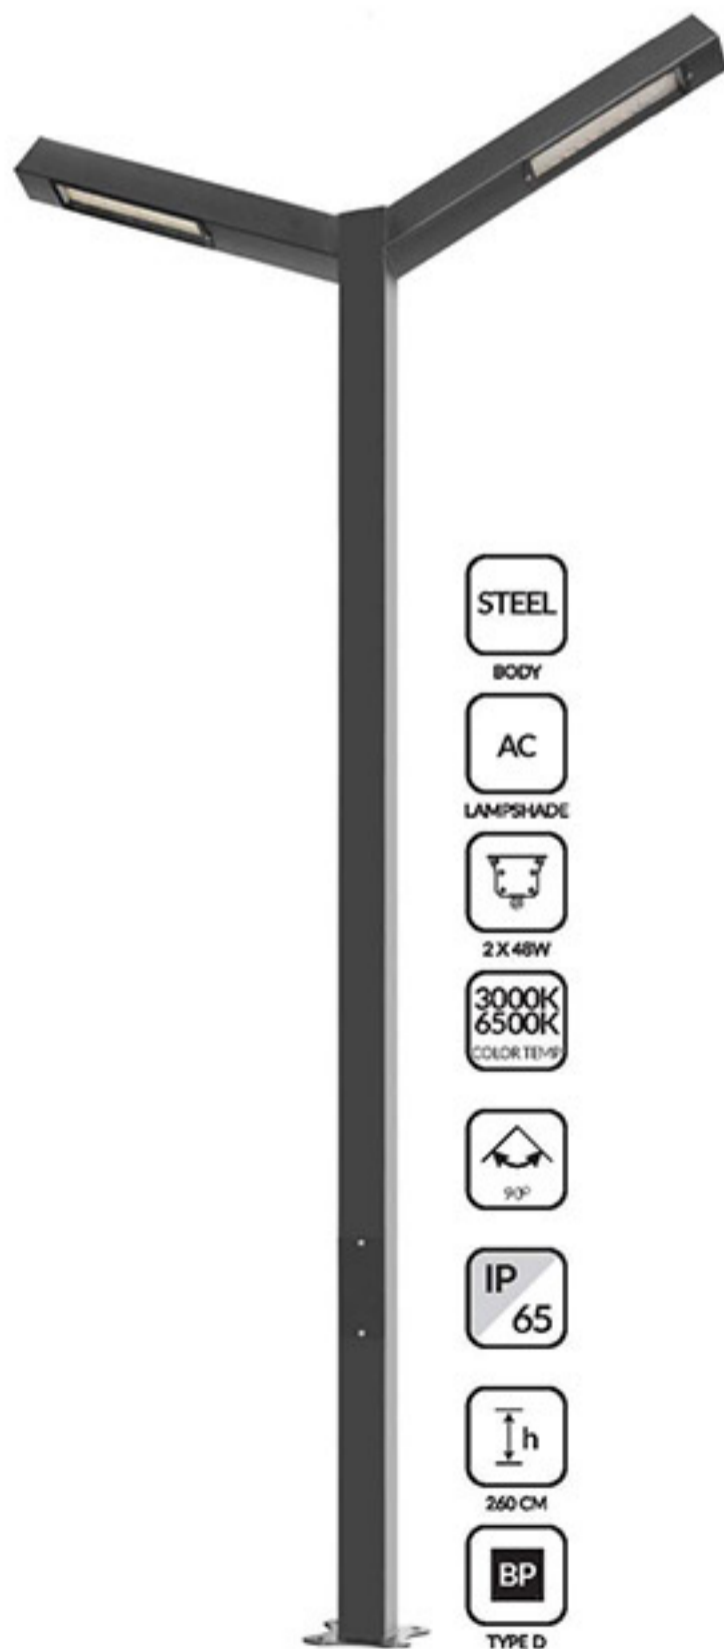

KARENA 2
RO-P4097