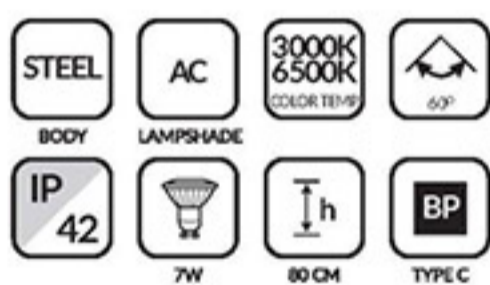

OUTDOOR LIGHTS

LAWN LIGHTS

Roshana®

PANIZ SERIES

PANIZ 2
RO-L2352

PANIZ 1
RO-L2351

ARAS
RO-L2048

PARTO 2
RO-L2145