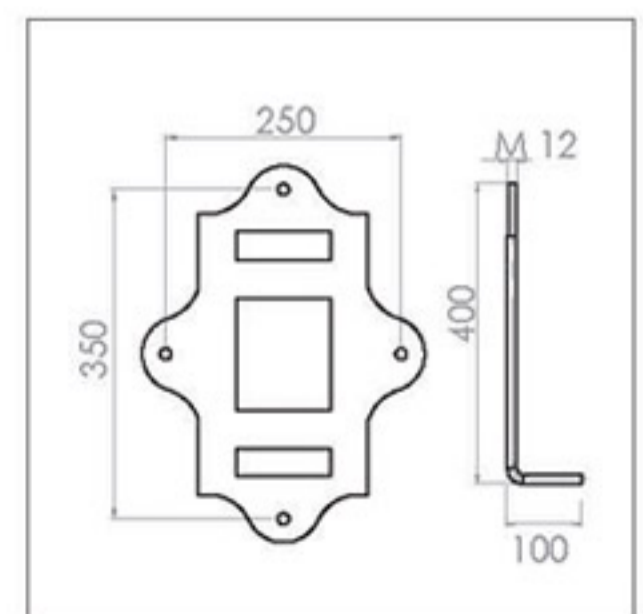

TYPE V

TYPE W

TYPE X

TYPE Y

EXPLANATION OF SYMBOLS

 STEEL The structure is made of steel	 Used LED module	 IP 20 The lamp is protected against solid objects larger than 12.5 mm and has no protection against water penetration.
 ALU The structure is made of aluminum	 Used LED Strip lamp	 BP Shows the product base installation specifications.
 CUST IRON The structure are made of cost iron	 Useable 250~400 watt sodium vapor lamp (HST) & mercury vapor lamp (HME)	 3000K 6500K Displays the color temperature of the lamp based on warm white (3000k) or cool white (6500k)
 WOOD The cover is a product made of wood	 Used E27 Lamp holder	 h Specifies the height of the product.
 WPC The cover is a product made of Plast wood	 Used E40 Lamp holder	 L Specifies the length of the product.
 AC The bubble is made of acrylic	 Used High Power LED lamp	 ∅ Specifies the diameter of the product.
 PP The bubble is made of polypropylene	 The beam angle of light is 90 degrees	 ES PUR COLOR It has a powder electrostatic coating with UV resistance with the ability to apply polyurethane paint.
 PC The bubble is made of polycarbonate	 The beam angle of light is 60 degrees	 Protective earth connection.
 GLASS The bubble is made of tempered glass	 The beam angle of light is 45 degrees	 Special for outdoor installation.
 GLASS The bubble is made of glass	 The beam angle of light is customize from 5 to 120 degrees	 Special for indoor installation.
 Used LED lamp	 The beam angle of light is 140 to 70 degrees	 CE European CE standard.
 Used linear SMD projector	 IP 65 The lamp is completely protected against the penetration of dust and water with low pressure flow.	 ISO 9001 ISO 9001 quality management system standard certification.
 Used COB Lamp with GU10 conector	 IP 42 The lamp is protected against solid objects larger than 1 mm and water sprayed on it from above.	 Ability to broadcast RGB lights.