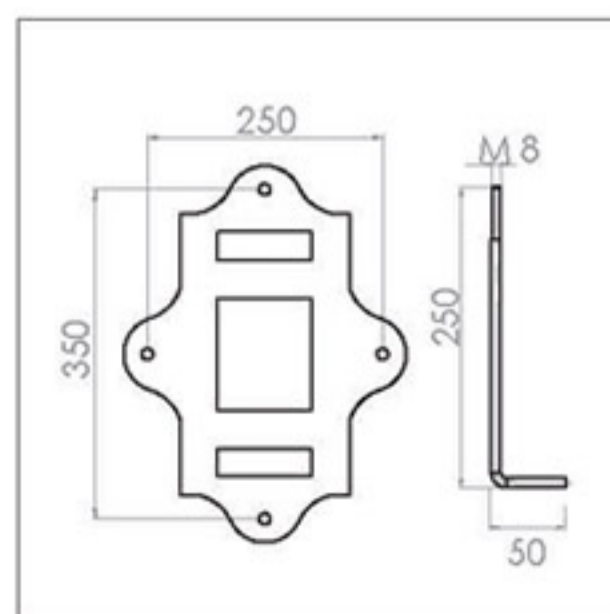

TYPE V

TYPE W

TYPE X

TYPE Y

EXPLANATION OF SYMBOLS

 STEEL The structure is made of steel	 Used LED module	 IP 20 The lamp is protected against solid objects larger than 12.5 mm and has no protection against water penetration.
 ALU The structure is made of aluminum	 Used LED Strip lamp	 BP Shows the product base installation specifications.
 CUST IRON The structure are made of cost iron	 Useable 250~400 watt sodium vapor lamp (HST) & mercury vapor lamp (HME)	 3000K 6500K Displays the color temperature of the lamp based on warm white (3000k) or cool white (6500k)
 WOOD The cover is a product made of wood	 Used E27 Lamp holder	 h Specifies the height of the product.
 WPC The cover is a product made of Plast wood	 Used E40 Lamp holder	 L Specifies the length of the product.
 AC The bubble is made of acrylic	 Used High Power LED lamp	 ∅ Specifies the diameter of the product.
 PP The bubble is made of polypropylene	 The beam angle of light is 90 degrees	 ES PUR COLOR It has a powder electrostatic coating with UV resistance with the ability to apply polyurethane paint.
 PC The bubble is made of polycarbonate	 The beam angle of light is 60 degrees	 Protective earth connection.
 GLASS The bubble is made of tempered glass	 The beam angle of light is 45 degrees	 Special for outdoor installation.
 GLASS The bubble is made of glass	 The beam angle of light is customize from 5 to 120 degrees	 Special for indoor installation.
 Used LED lamp	 The beam angle of light is 140 to 70 degrees	 CE European CE standard.
 Used linear SMD projector	 IP 65 The lamp is completely protected against the penetration of dust and water with low pressure flow.	 ISO 9001 ISO 9001 quality management system standard certification.
 Used COB Lamp with GU10 conector	 IP 42 The lamp is protected against solid objects larger than 1 mm and water sprayed on it from above.	 Ability to broadcast RGB lights.