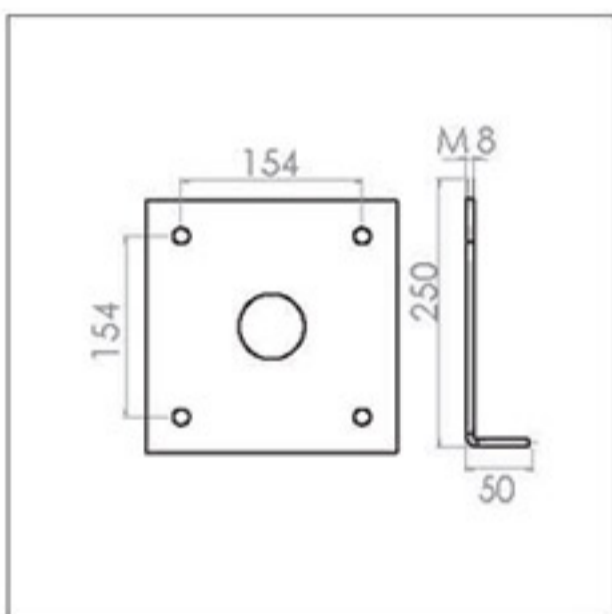

INSTALLATION TYPE

TYPE G