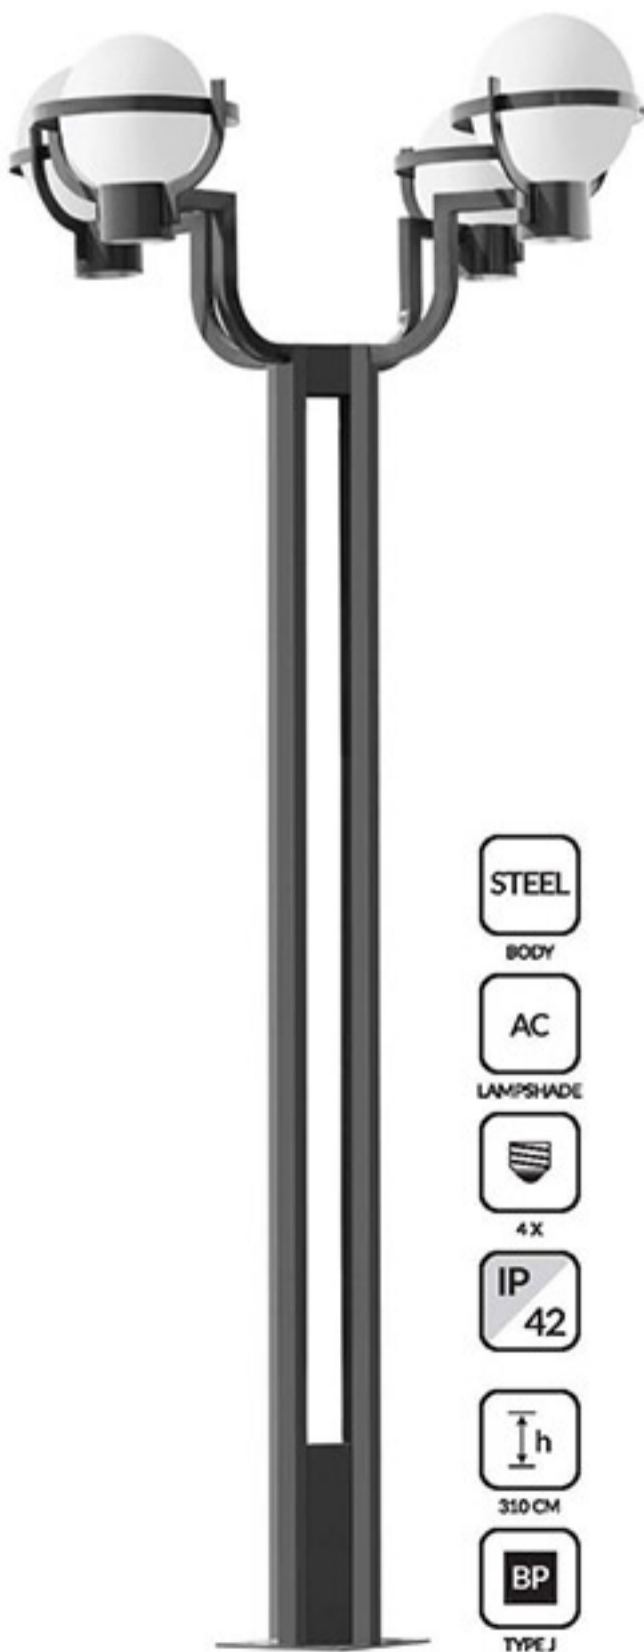

ATLAS
RO-P4644