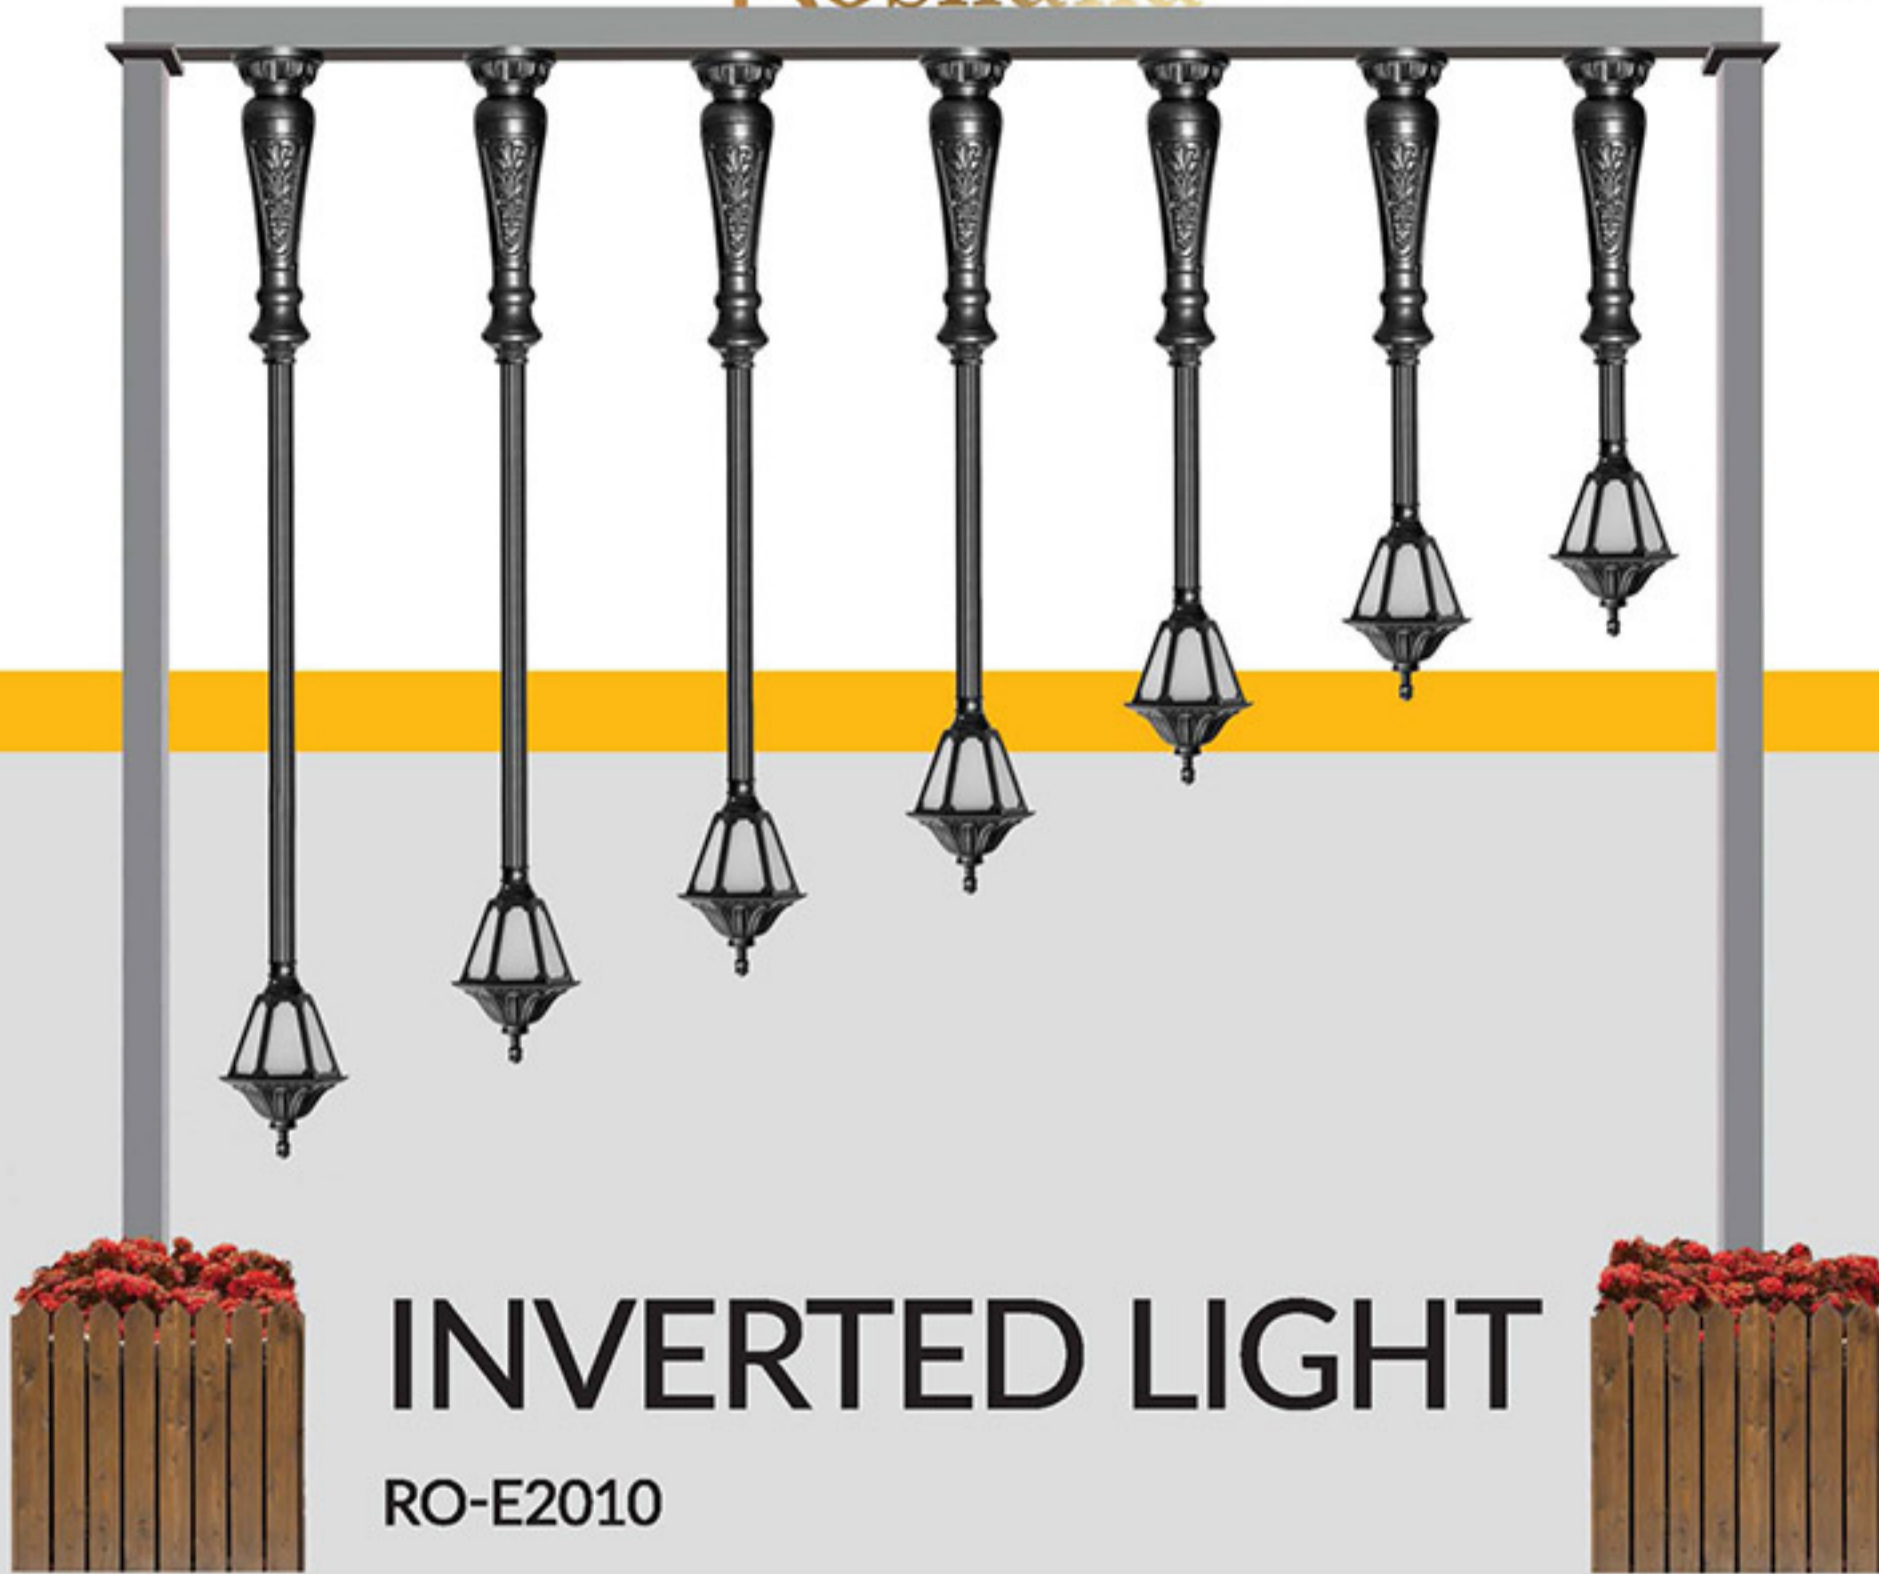

INVERTED LIGHT

RO-E2010