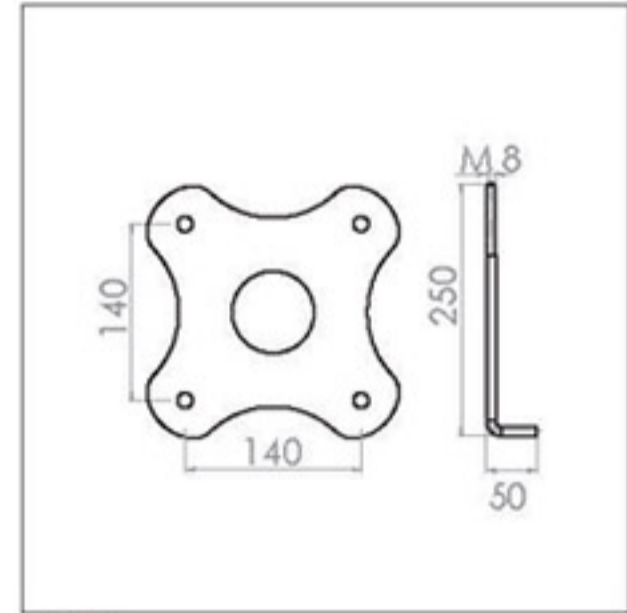

INSTALLATION TYPE

TYPE C