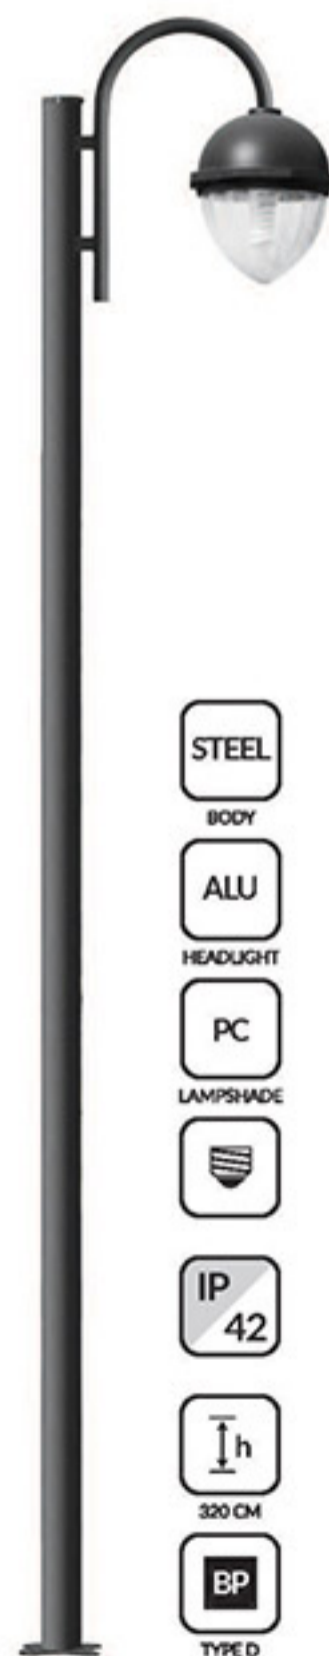

ARGHAVAN 2
RO-P4016

ARGHAVAN 1
RO-P4014

OUTDOOR LIGHTS

PARK LIGHTS

Roshana®

AFTAB SERIES

AFTAB 2
RO-P4037

AFTAB 1
RO-P4027