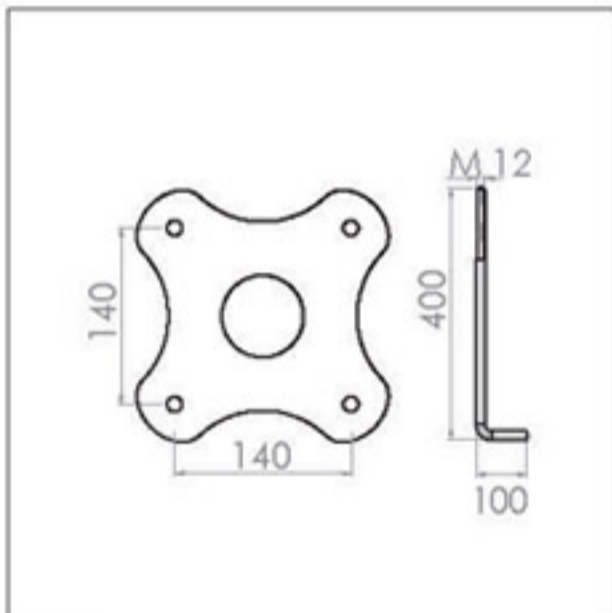

INSTALLATION TYPE

TYPE D