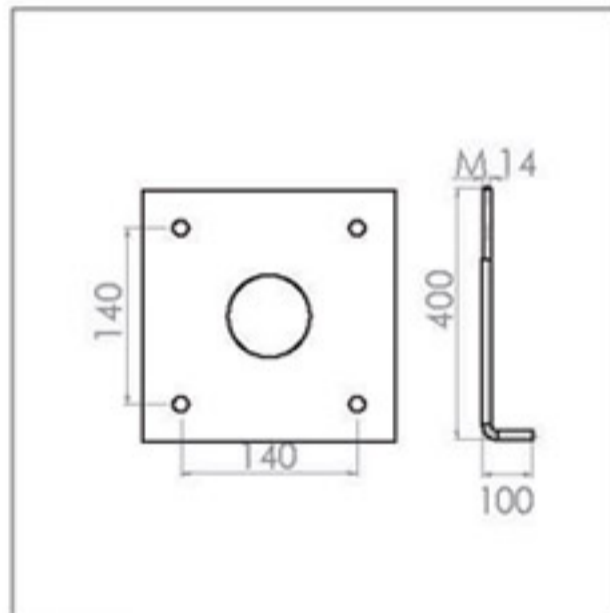

INSTALLATION TYPE

TYPE E