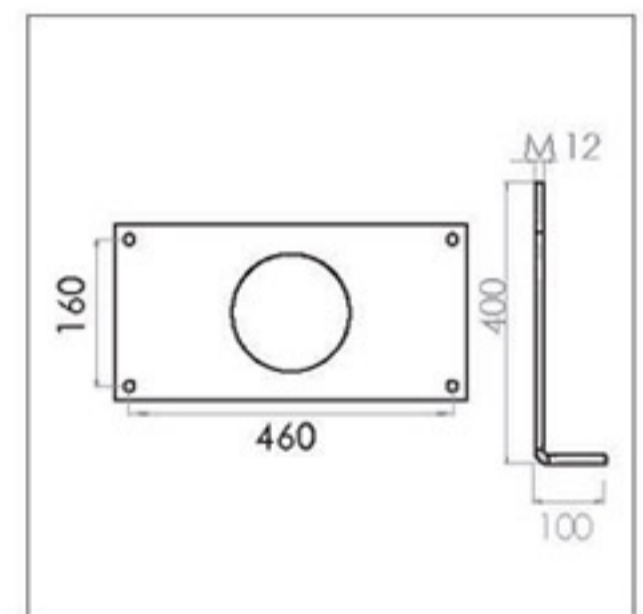

TYPE V

TYPE W

TYPE X

TYPE Y

EXPLANATION OF SYMBOLS

 STEEL The structure is made of steel	 Used LED module	 IP 20 The lamp is protected against solid objects larger than 12.5 mm and has no protection against water penetration.
 ALU The structure is made of aluminum	 Used LED Strip lamp	 BP Shows the product base installation specifications.
 CUST IRON The structure are made of cost iron	 Useable 250~400 watt sodium vapor lamp (HST) & mercury vapor lamp (HME)	 3000K 6500K Displays the color temperature of the lamp based on warm white (3000k) or cool white (6500k)
 WOOD The cover is a product made of wood	 Used E27 Lamp holder	 h Specifies the height of the product.
 WPC The cover is a product made of Plast wood	 Used E40 Lamp holder	 L Specifies the length of the product.
 AC The bubble is made of acrylic	 Used High Power LED lamp	 ∅ Specifies the diameter of the product.
 PP The bubble is made of polypropylene	 The beam angle of light is 90 degrees	 ES PUR COLOR It has a powder electrostatic coating with UV resistance with the ability to apply polyurethane paint.
 PC The bubble is made of polycarbonate	 The beam angle of light is 60 degrees	 Protective earth connection.
 GLASS The bubble is made of tempered glass	 The beam angle of light is 45 degrees	 Special for outdoor installation.
 GLASS The bubble is made of glass	 The beam angle of light is customize from 5 to 120 degrees	 Special for indoor installation.
 Used LED lamp	 The beam angle of light is 140 to 70 degrees	 CE European CE standard.
 Used linear SMD projector	 IP 65 The lamp is completely protected against the penetration of dust and water with low pressure flow.	 ISO 9001 ISO 9001 quality management system standard certification.
 Used COB Lamp with GU10 conector	 IP 42 The lamp is protected against solid objects larger than 1 mm and water sprayed on it from above.	 Ability to broadcast RGB lights.