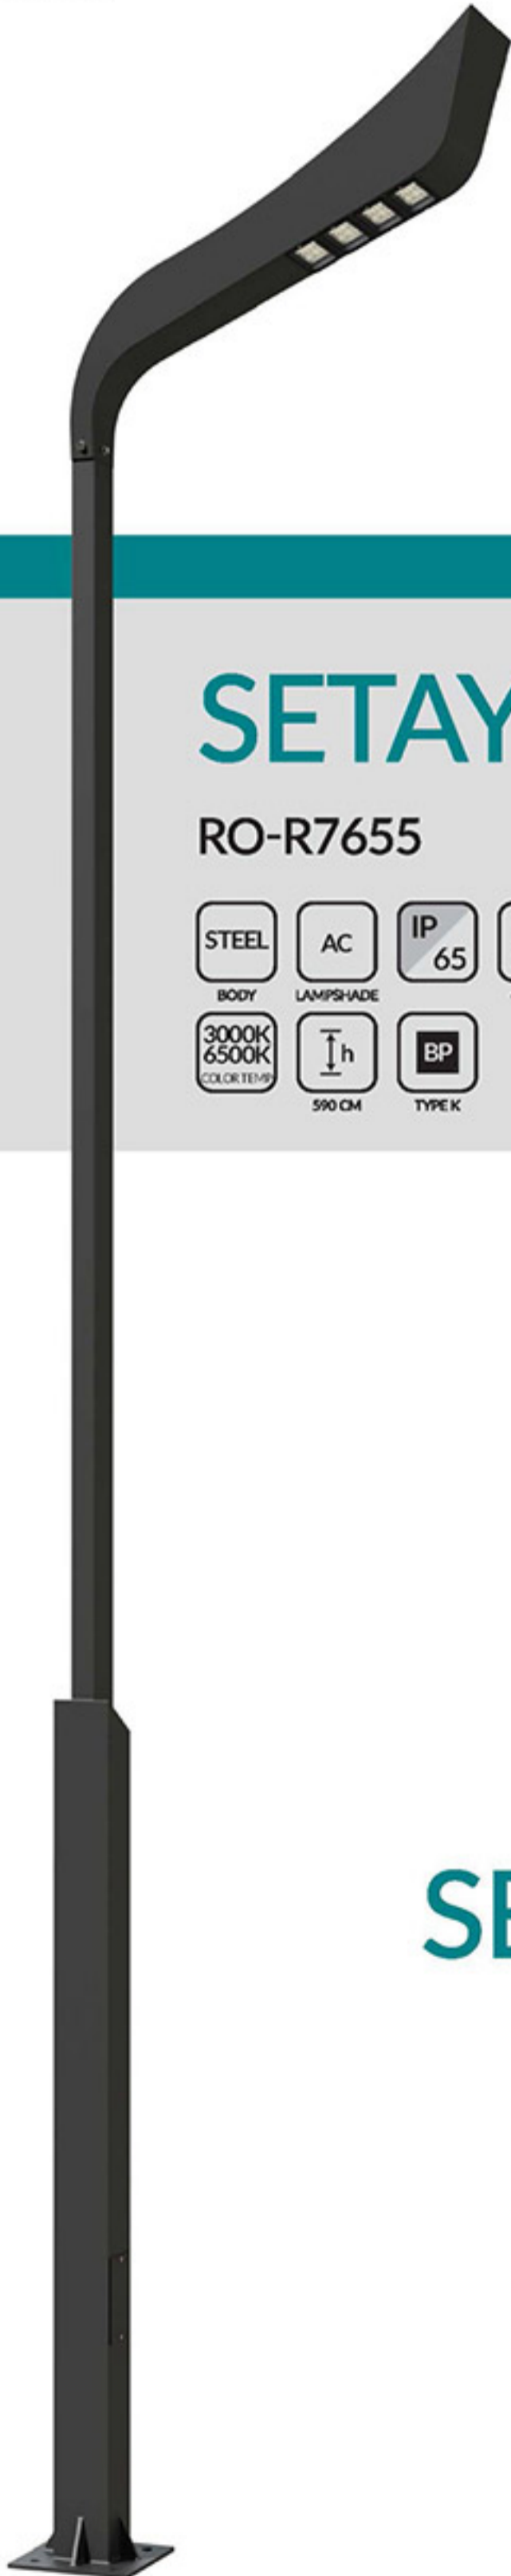

SETAYESH 1

RO-R7655

 STEEL BODY	 AC LAMP SHADE	 IP 65	 4 X 24W	 90°
 3000K 6500K COLOR TEMP	 590 CM	 BP TYPE K		

SETAYESH 2

RO-R7650

 STEEL BODY	 AC LAMP SHADE	 IP 65
 20W	 8 X 24W	 90°
 3000K 6500K COLOR TEMP	 700 CM	 BP TYPE P