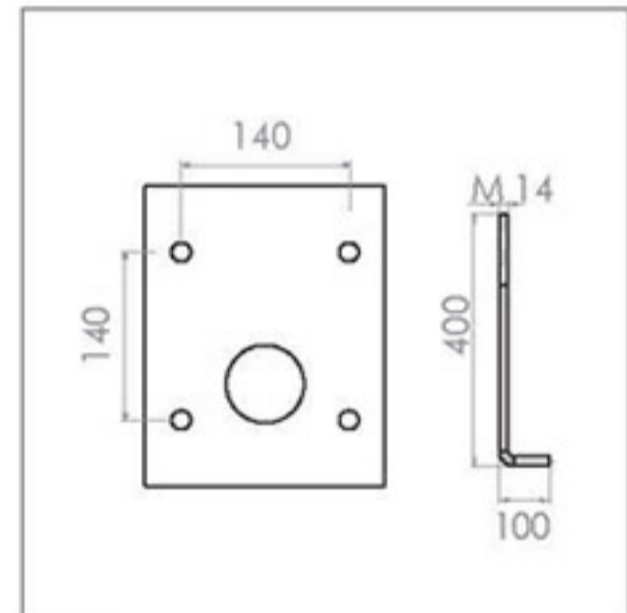

INSTALLATION TYPE

TYPE F