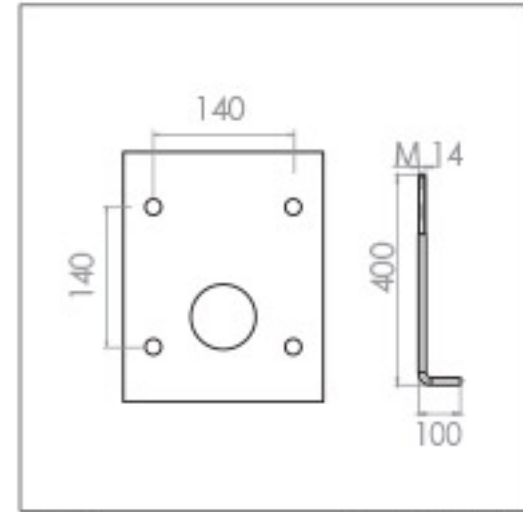

TYPE F Thickness: 8 mm