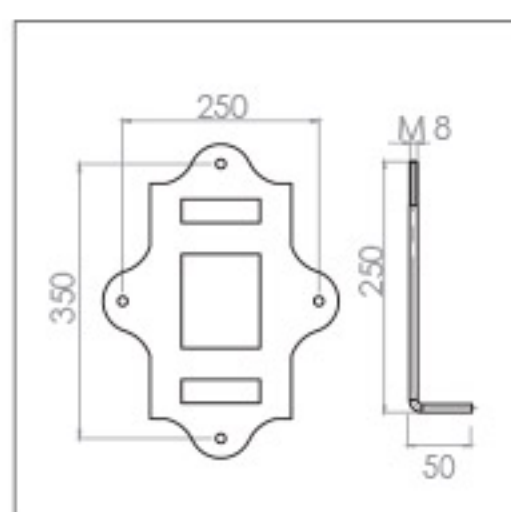

TYPE T Thickness: 20 mm

TYPE U Thickness: 6 mm

TYPE V Thickness: 8 mm

TYPE W Thickness: 8 mm

TYPE X

TYPE Y

EXPLANATION OF SYMBOLS

 STEEL	The structure is made of steel	 Used LED module	 IP 20	The lamp is protected against solid objects larger than 12.5 mm and has no protection against water penetration.
 ALU	The structure is made of aluminum	 Used LED Strip lamp	 BP	Shows the product base installation specifications.
 CUST IRON	The structure are made of cost iron	 Useable 250~400 watt sodium vapor lamp (HST) & mercury vapor lamp (HME)	 3000K 6500K COLOR TEMP	Displays the color temperature of the lamp based on warm white (3000k) or cool white (6500k)
 WOOD	The cover is a product made of wood	 Used E27 Lamp holder	 h	Specifies the height of the product.
 WPC	The cover is a product made of Plast wood	 Used E40 Lamp holder	 L	Specifies the length of the product.
 AC	The bubble is made of acrylic	 Used High Power LED lamp	 ∅	Specifies the diameter of the product.
 PP	The bubble is made of polypropylene	 The beam angle of light is 90 degrees	 ES PUR COLOR	It has a powder electrostatic coating with UV resistance with the ability to apply polyurethane paint.
 PC	The bubble is made of polycarbonate	 The beam angle of light is 60 degrees		Protective earth connection.
 GLASS	The bubble is made of tempered glass	 The beam angle of light is 45 degrees		Special for outdoor installation.
 GLASS	The bubble is made of glass	 The beam angle of light is customize from 5 to 120 degrees		Special for indoor installation.
 Used LED lamp		 The beam angle of light is 140 to 70 degrees	 CE	European CE standard.
 Used linear SMD projector		 IP 65	 ISO 9001	ISO 9001 quality management system standard certification.
 Used COB Lamp with GU10 conector		 IP 42		Ability to broadcast RGB lights.