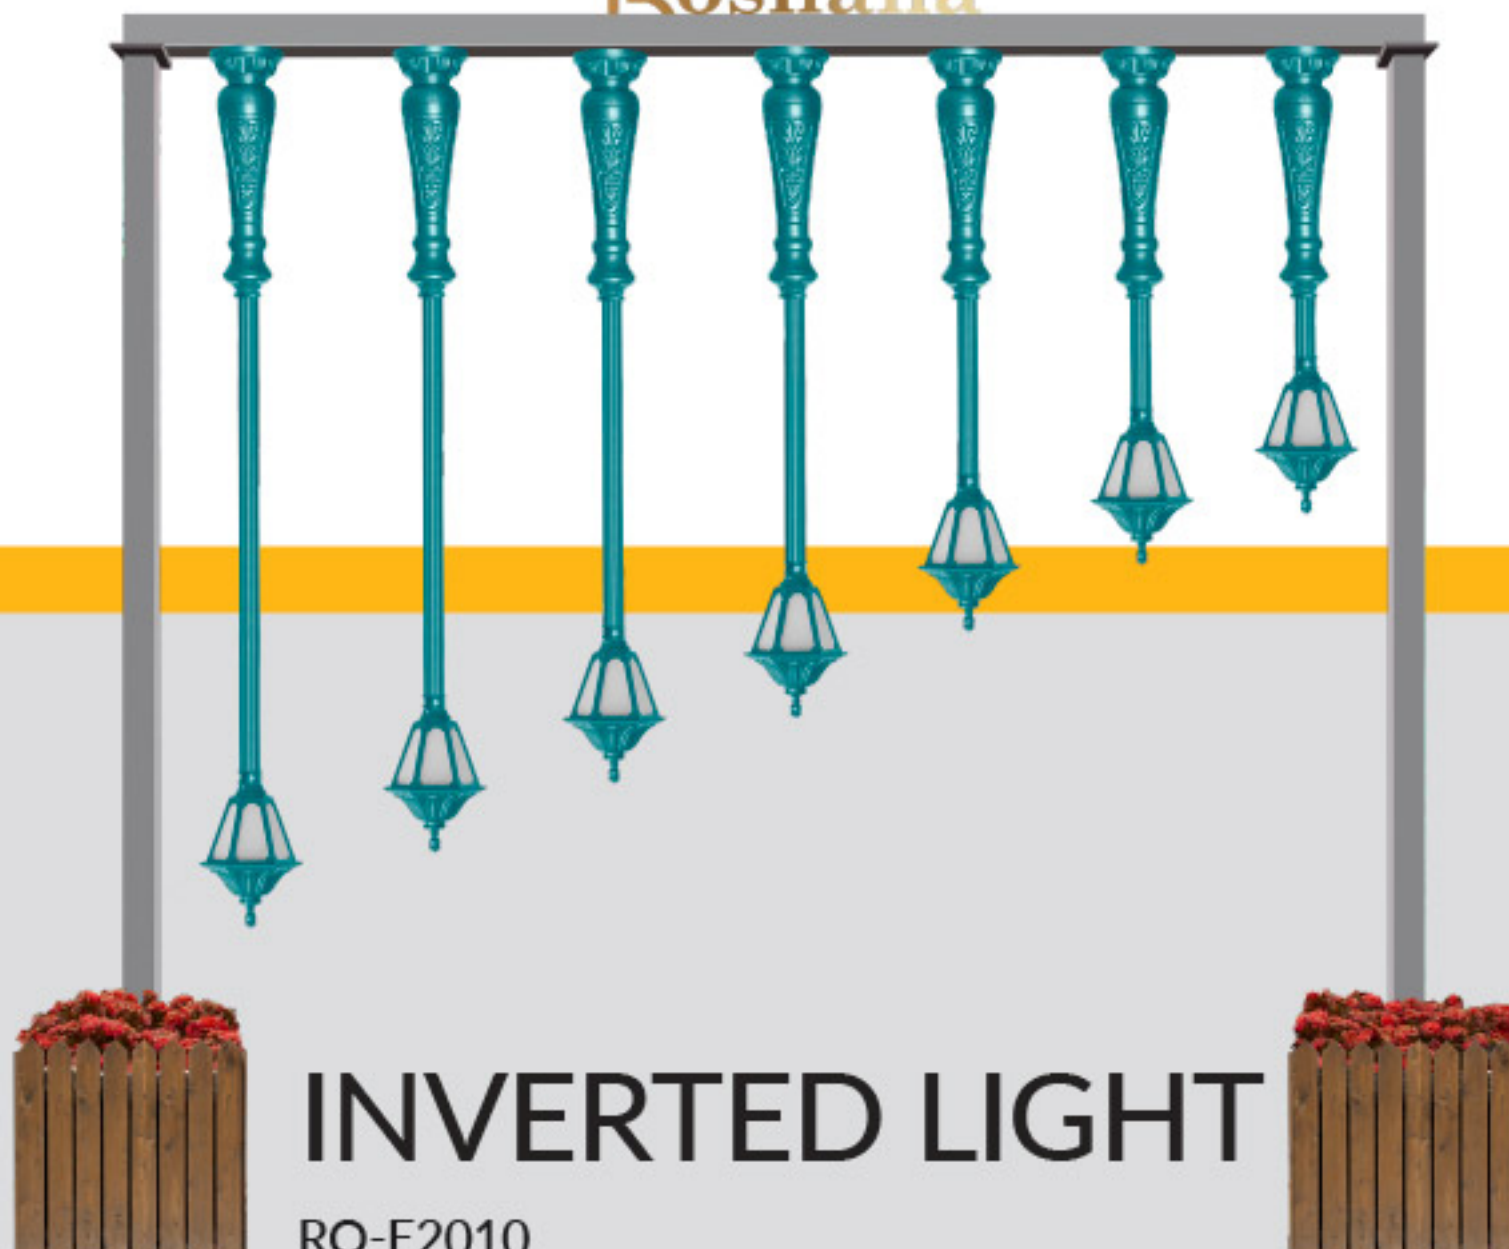

Roshana

INVERTED LIGHT

RO-E2010