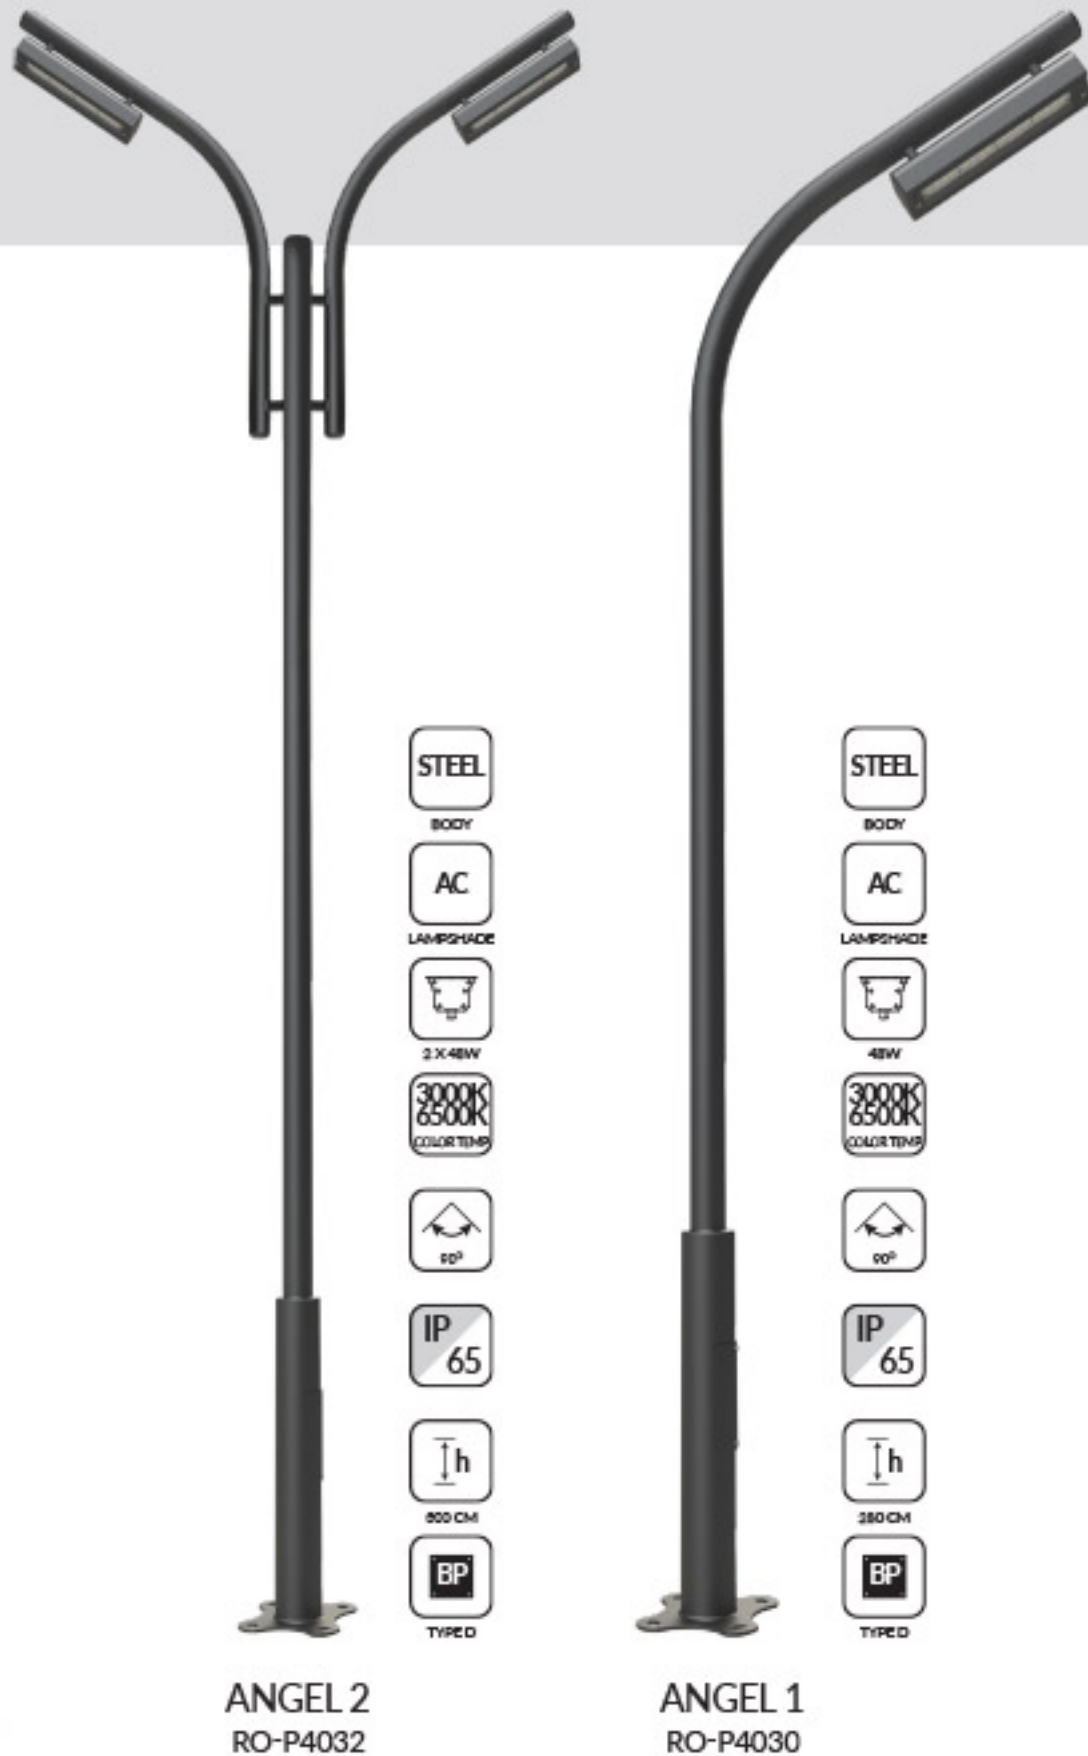

ANGEL 3 RO-P4133

ANGEL 2
RO-P4032

ANGEL 1
RO-P4030

* Please note these products may be discontinued or modified without notice. Visit the website for the latest products.

OUTDOOR LIGHTS

PARK LIGHTS

Roshana®