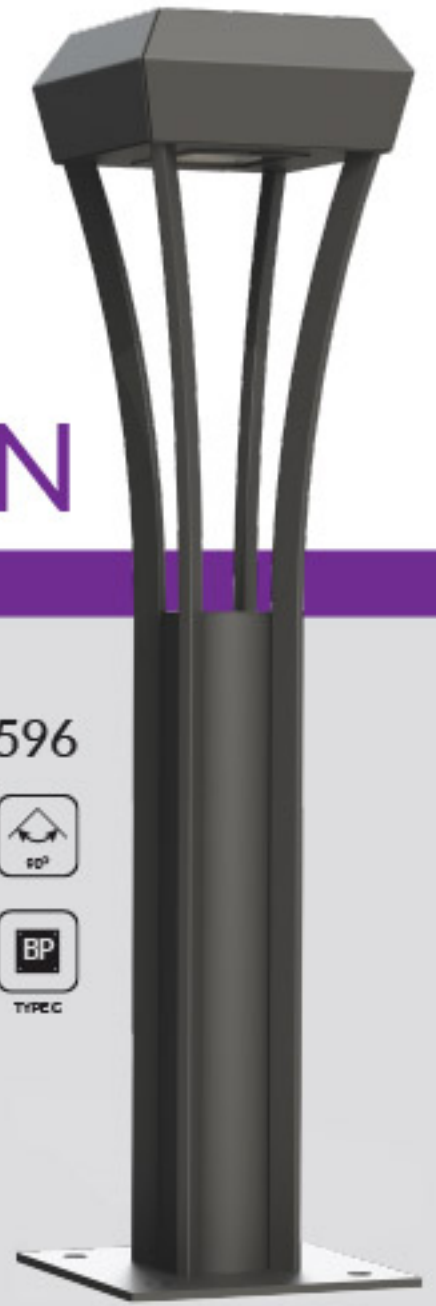

NIHAN

RO-L2596

STEEL BODY	AC LAMP SHADE	3000K 6500K COLOR TEMP	60°	IP 42
2 X 7W	100 CM	BP