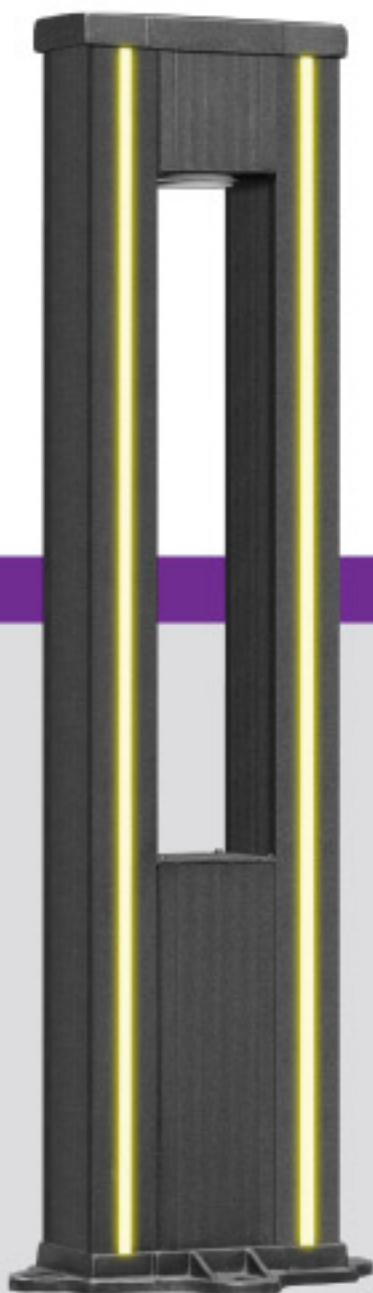

OUTDOOR LIGHTS

LAWN LIGHTS

Roshana®

ROZITA

RO-L2076