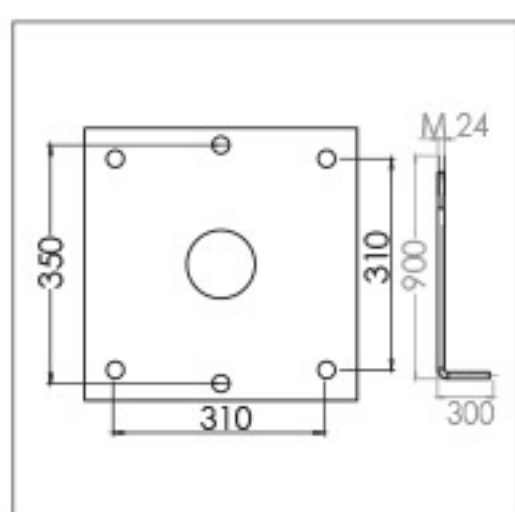

TYPE M Thickness: 3 mm

مشخصات نصب پایه

TYPE N Thickness: 6 mm

TYPE O Thickness: 8 mm

TYPE P Thickness: 10 mm

TYPE Q Thickness: 15 mm

TYPE R Thickness: 12 mm

TYPE S Thickness: 20 mm