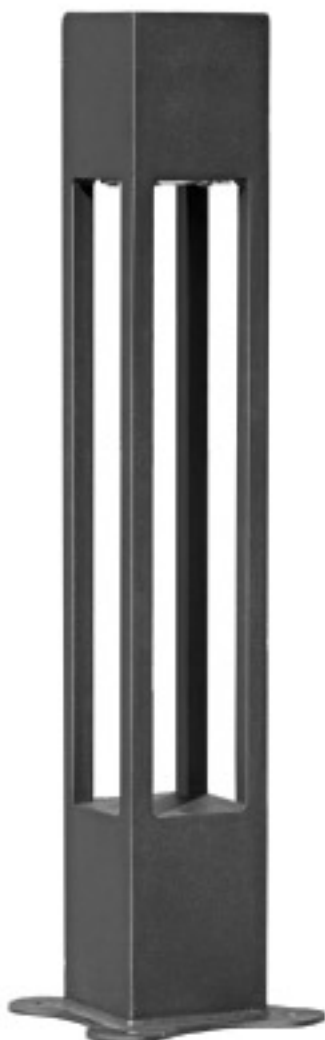

ARAS
RO-L2048