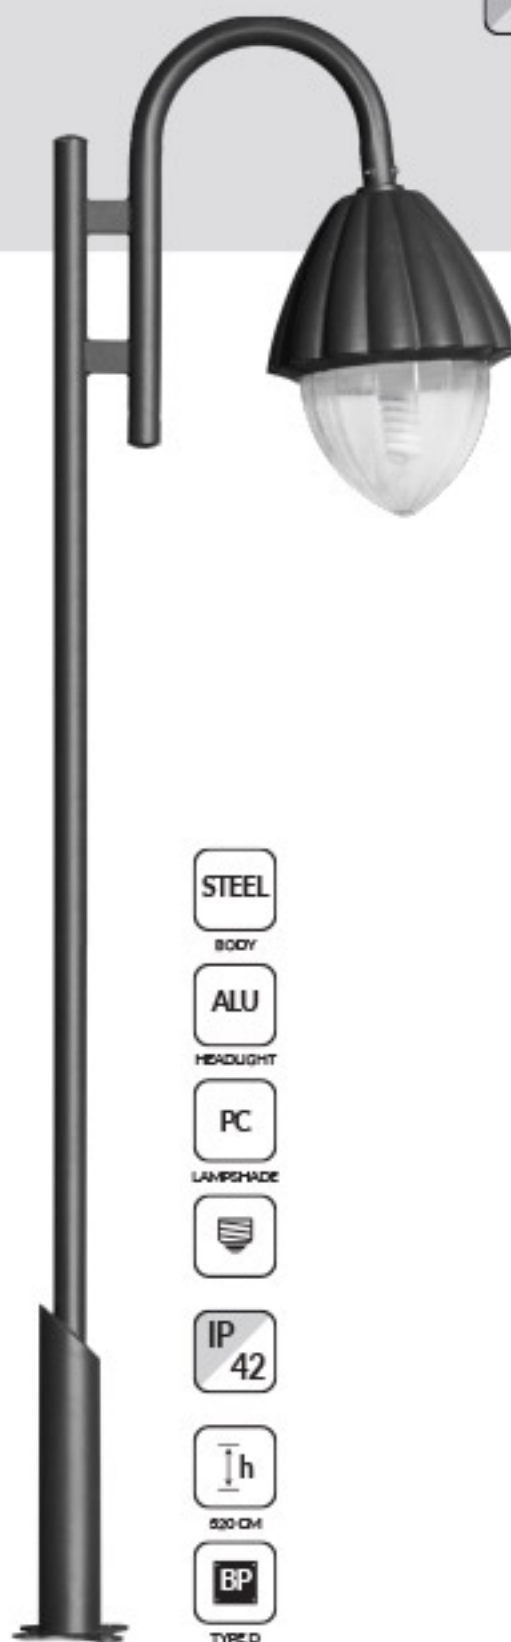

PARK LIGHTS

Roshana®

KARO SERIES

KARO 2
RO-P4627

STEEL BODY	ALU HEADLIGHT	AC LAMP SHADE	
IP 42	h 820 CM	BP TYPE D	

STEEL BODY
ALU HEADLIGHT
PC LAMP SHADE
IP 42
h 820 CM
BP TYPE D

KARO 1
RO-P4626

* Please note these products may be discontinued or modified without notice. Visit the website for the latest products.