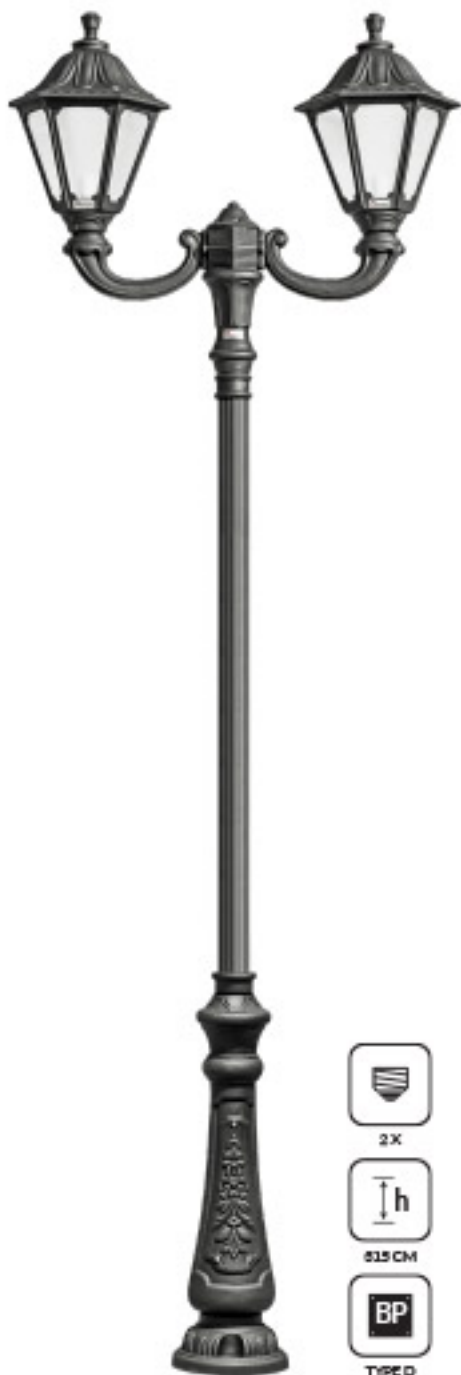

PARISA 2
RO-P4632