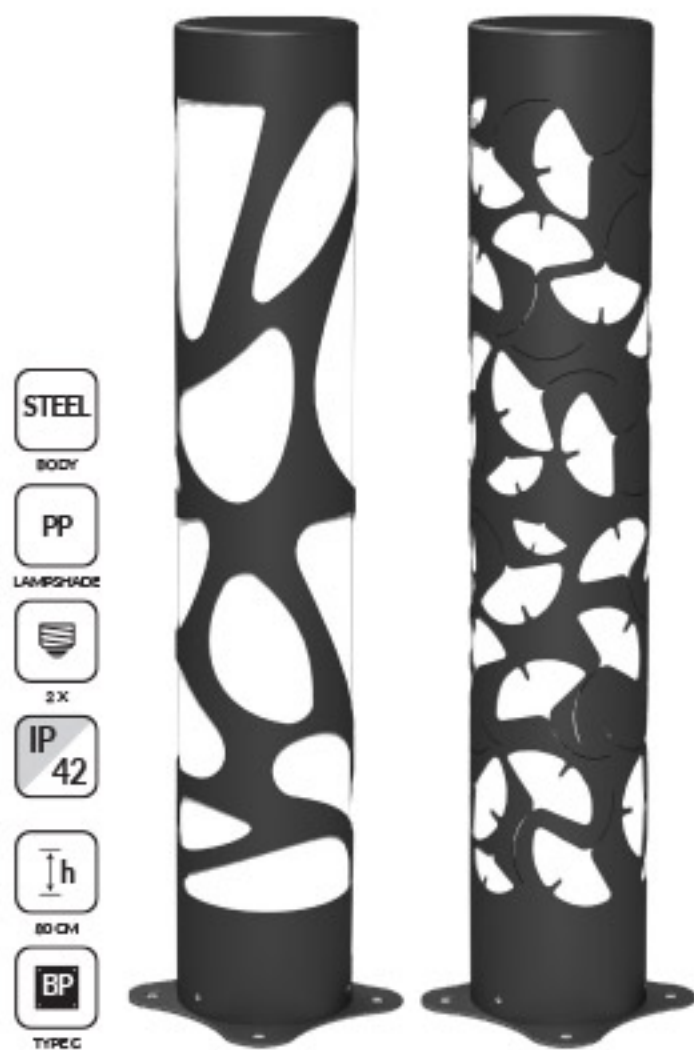

* Please note these products may be discontinued or modified without notice. Visit the website for the latest products.

KATIBEH SERIES

RO-L2080

ROSA 80
RO-L2580

ROSA 60
RO-L2560

ROSA 40
RO-L2540

OUTDOOR LIGHTS

LAWN LIGHTS

Roshana®

ARKA

RO-L2590

ARSHA

RO-L2594

* Please note these products may be discontinued or modified without notice. Visit the website for the latest products.

MITRA 1
RO-L2570