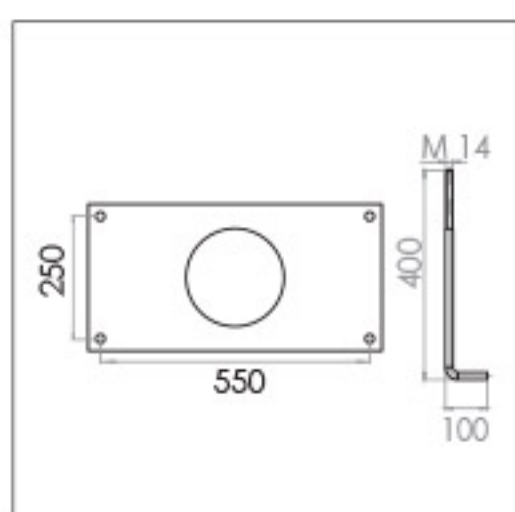

TYPE T Thickness: 20 mm

TYPE U Thickness: 6 mm

TYPE V Thickness: 8 mm

TYPE W Thickness: 8 mm

TYPE X

TYPE Y

EXPLANATION OF SYMBOLS

 STEEL	The structure is made of steel	 Used LED module	 IP 20	The lamp is protected against solid objects larger than 12.5 mm and has no protection against water penetration.
 ALU	The structure is made of aluminum	 Used LED Strip lamp	 BP	Shows the product base installation specifications.
 CUST IRON	The structure are made of cost iron	 Useable 250~400 watt sodium vapor lamp (HST) & mercury vapor lamp (HME)	 3000K 6500K COLOR TEMP	Displays the color temperature of the lamp based on warm white (3000k) or cool white (6500k)
 WOOD	The cover is a product made of wood	 Used E27 Lamp holder	 h	Specifies the height of the product.
 WPC	The cover is a product made of Plast wood	 Used E40 Lamp holder	 L	Specifies the length of the product.
 AC	The bubble is made of acrylic	 Used High Power LED lamp	 ∅	Specifies the diameter of the product.
 PP	The bubble is made of polypropylene	 The beam angle of light is 90 degrees	 ES PUR COLOR	It has a powder electrostatic coating with UV resistance with the ability to apply polyurethane paint.
 PC	The bubble is made of polycarbonate	 The beam angle of light is 60 degrees		Protective earth connection.
 GLASS	The bubble is made of tempered glass	 The beam angle of light is 45 degrees		Special for outdoor installation.
 GLASS	The bubble is made of glass	 The beam angle of light is customize from 5 to 120 degrees		Special for indoor installation.
 Used LED lamp		 The beam angle of light is 140 to 70 degrees	 CE	European CE standard.
 Used linear SMD projector		 IP 65	 ISO 9001	ISO 9001 quality management system standard certification.
 Used COB Lamp with GU10 conector		 IP 42		Ability to broadcast RGB lights.