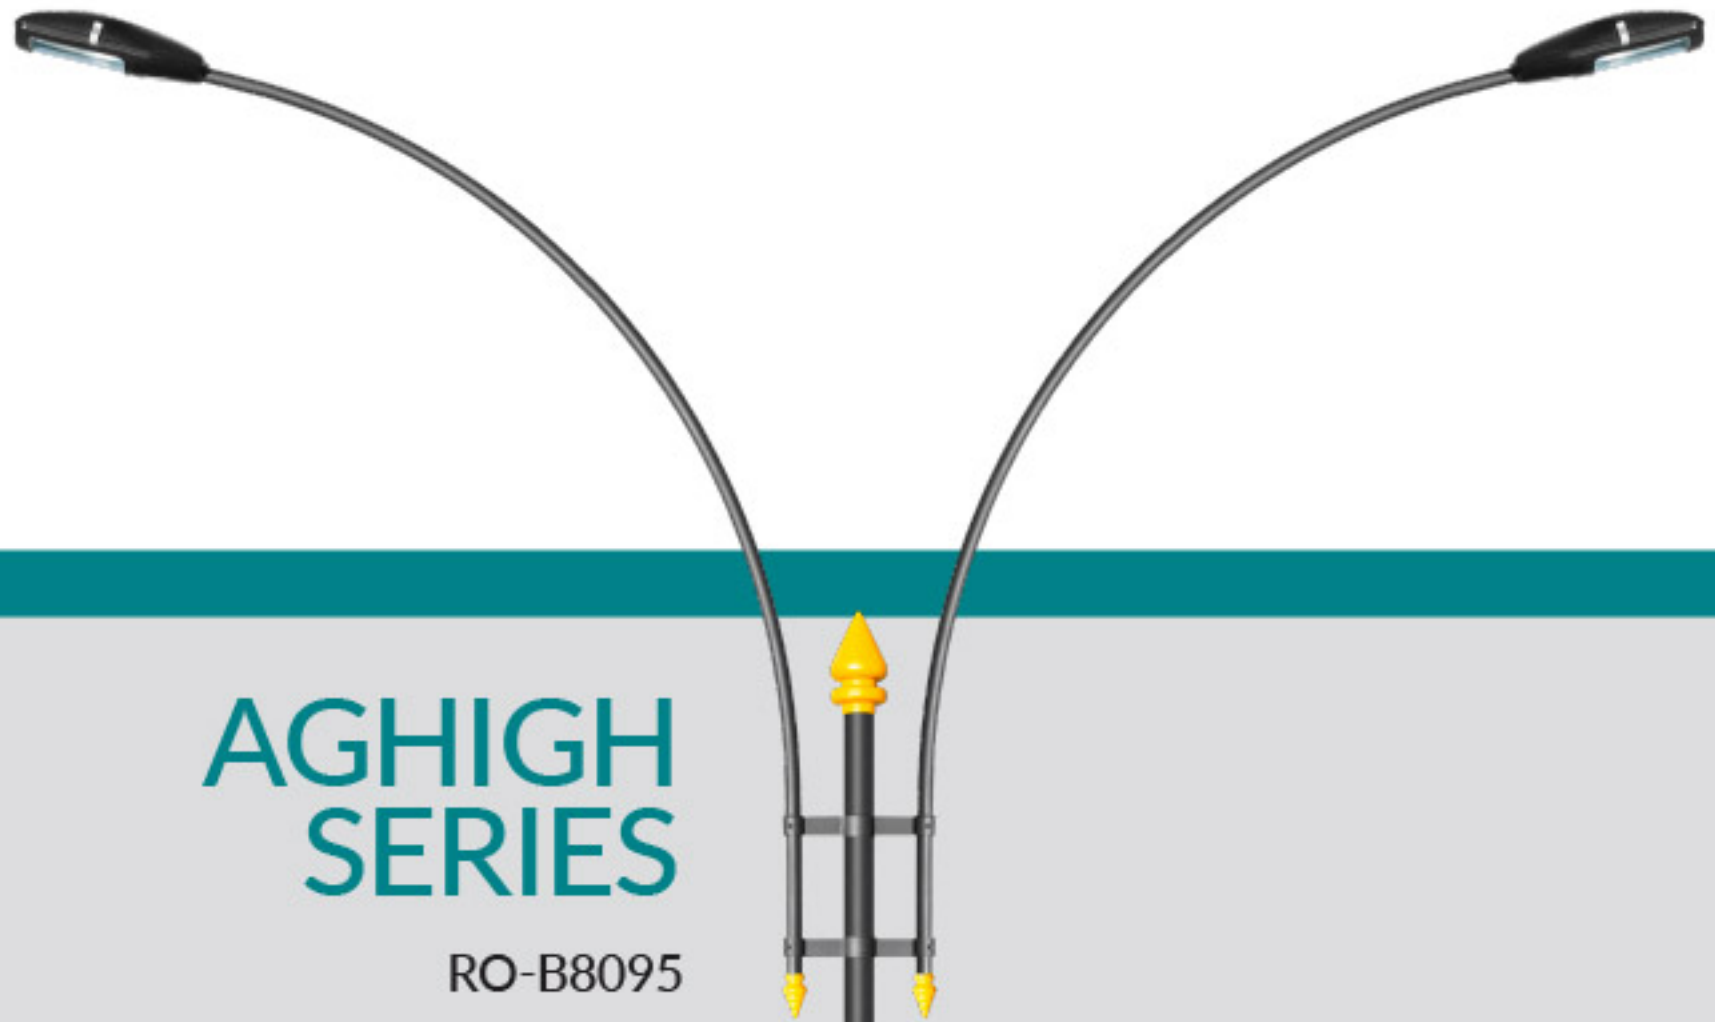

PHOENIX 2

RO-R6052

PHOENIX 1

RO-R6050

OUTDOOR LIGHTS

STREET LIGHTS

Roshana

AGHIGH SERIES