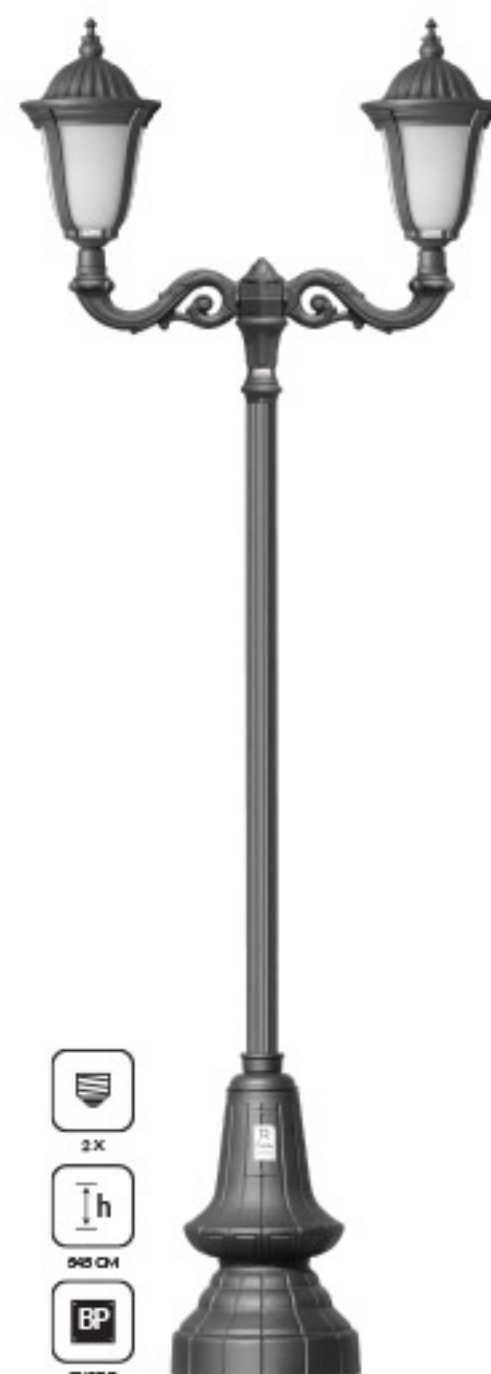

PARNIA 2
RO-P4672

* Please note these products may be discontinued or modified without notice. Visit the website for the latest products.