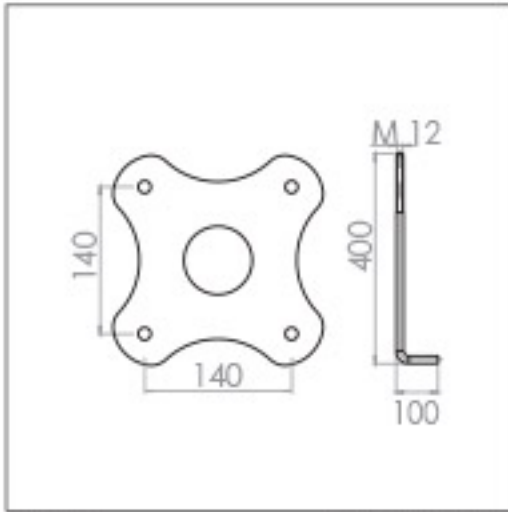

OUTDOOR
RO-W6646

TECHNICAL APPENDIX

CAL DIX

Roshana®

INSTALLATION TYPE

TYPE A Thickness: 3 mm

TYPE B Thickness: 6 mm

TYPE C Thickness: 3 mm