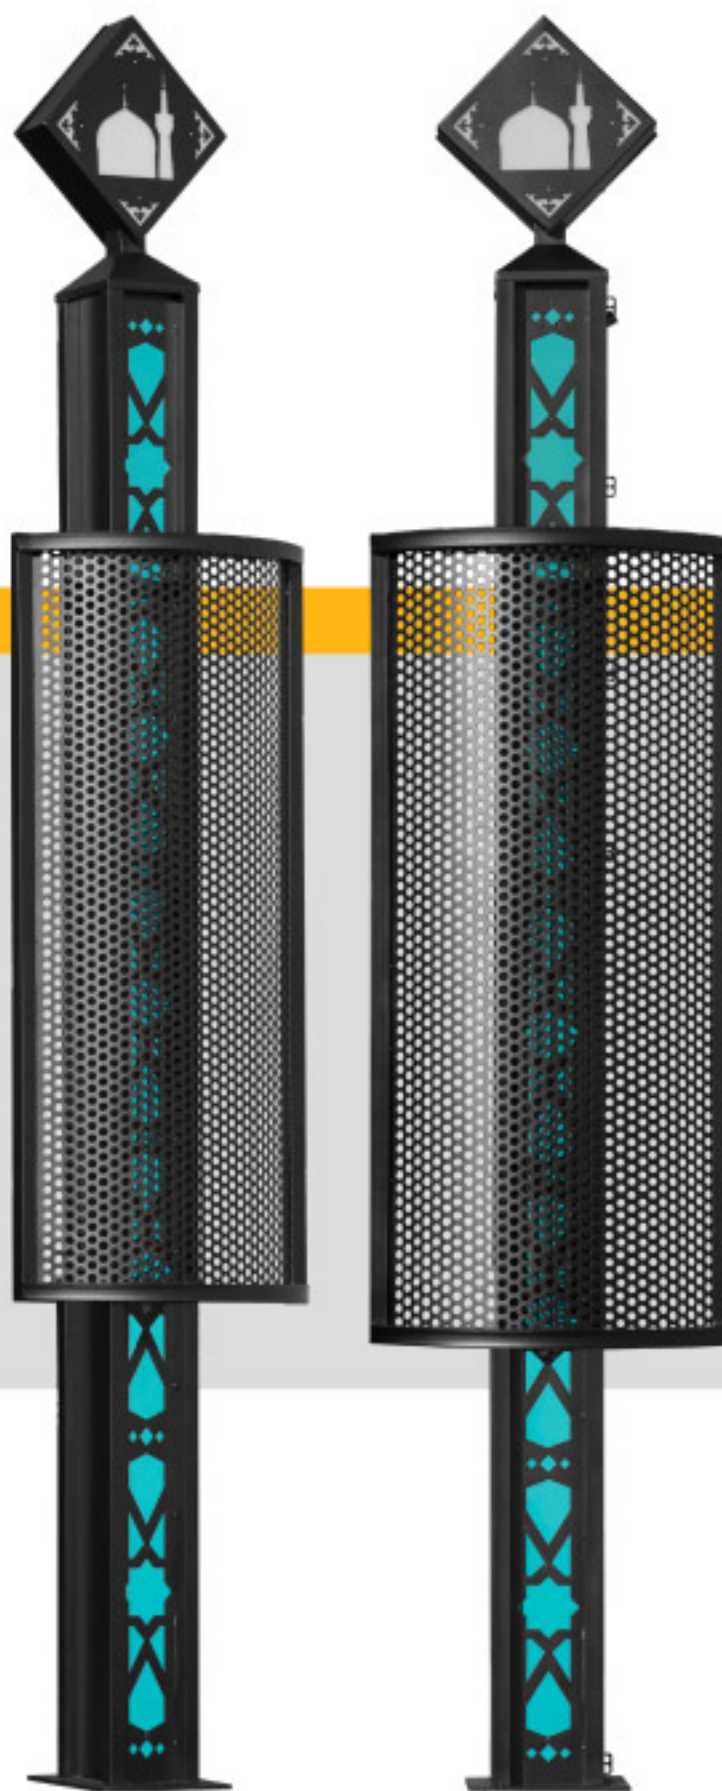

DISPLAY STAND

RO-E2017

Advertising stands can be produced in various designs and sizes for installing banners and posters to manage advertising spaces in the city along with their lighting system.

استندهای تبلیغاتی در طرحها و اندازههای گوناگون برای نصب بنرها و پوسترها جهت مدیریت فضاهای تبلیغاتی در سطح شهر در کنار سیستم روشنایی خود قابل تولید میباشند.