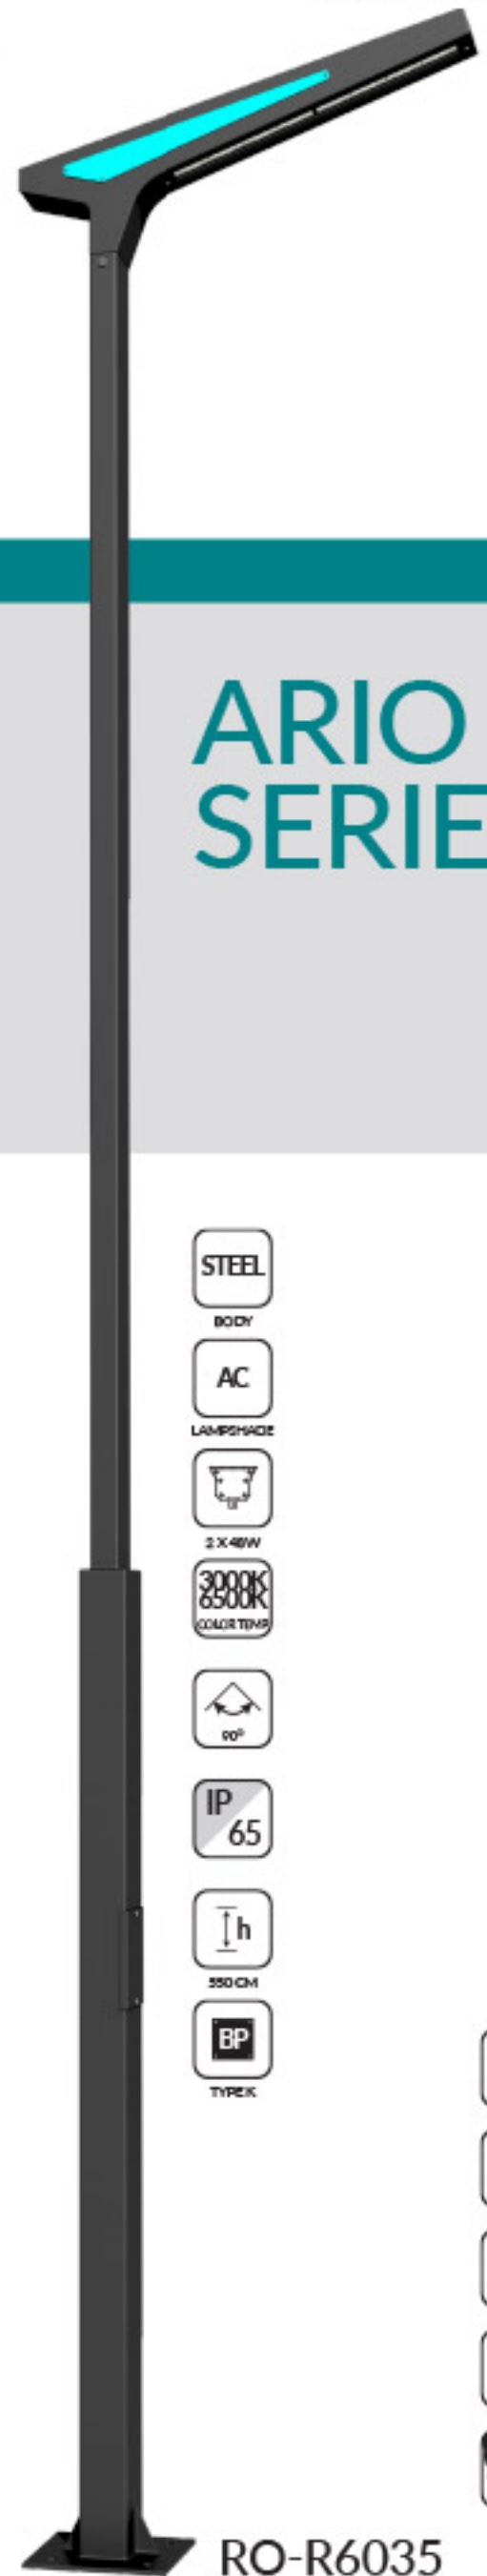

- STEEL BODY
- AC LAMP/SHADE
- 2 X 48W
- 3000K 6500K COLOR TEMP
- 90°
- IP 65
- 550 CM
- BP TYPE K

RO-R6035

- ISO 9001
- CE
- ES PUR COLOR