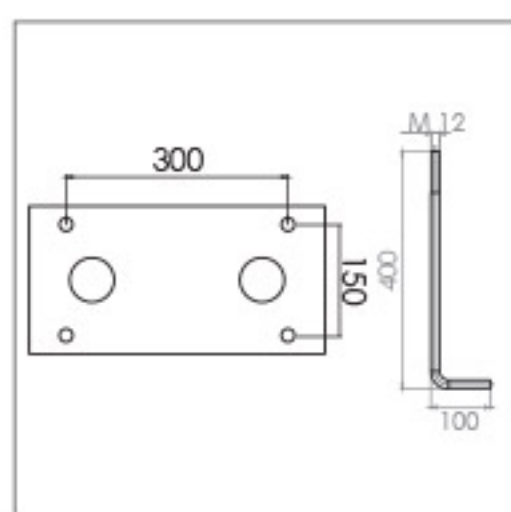

TYPE U Thickness: 6 mm