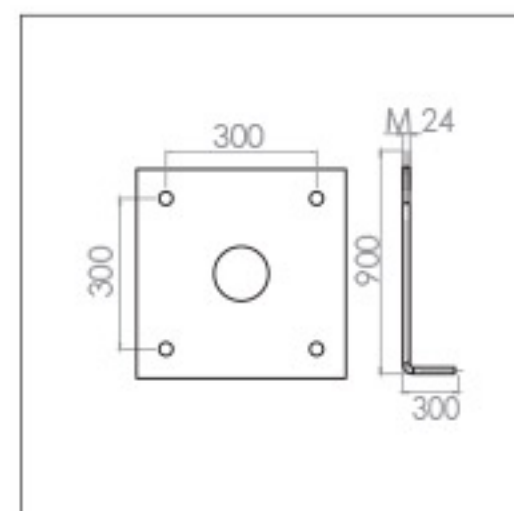

TYPE M Thickness: 3 mm

مشخصات نصب پایه

TYPE N Thickness: 6 mm

TYPE O Thickness: 8 mm

TYPE P Thickness: 10 mm

TYPE Q Thickness: 15 mm

TYPE R Thickness: 12 mm

TYPE S Thickness: 20 mm