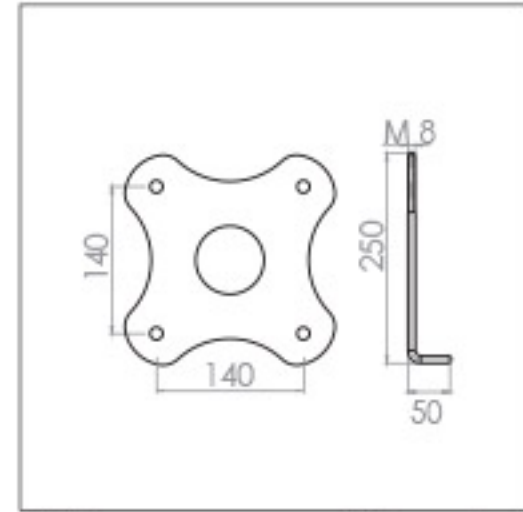

OUTDOOR
RO-W6646

TECHNICAL APPENDIX

CAL DIX

Roshana®

INSTALLATION TYPE

TYPE A Thickness: 3 mm

TYPE B Thickness: 6 mm

TYPE C Thickness: 3 mm