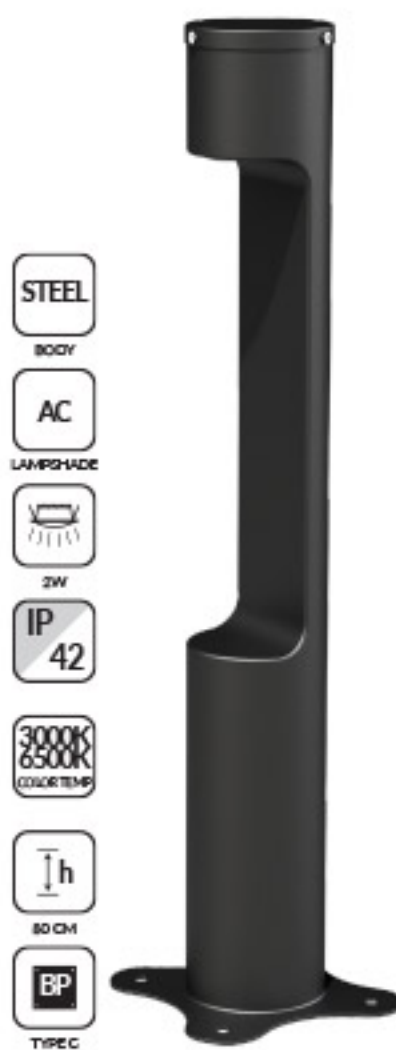

RITA 1
RO-L2550