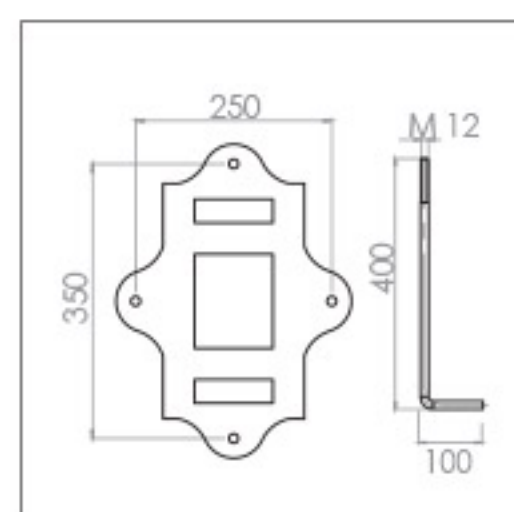

TYPE T Thickness: 20 mm

TYPE U Thickness: 6 mm

TYPE V Thickness: 8 mm

TYPE W Thickness: 8 mm

TYPE X

TYPE Y

EXPLANATION OF SYMBOLS

 STEEL	The structure is made of steel	 Used LED module	 IP 20	The lamp is protected against solid objects larger than 12.5 mm and has no protection against water penetration.
 ALU	The structure is made of aluminum	 Used LED Strip lamp	 BP	Shows the product base installation specifications.
 CUST IRON	The structure are made of cost iron	 Useable 250~400 watt sodium vapor lamp (HST) & mercury vapor lamp (HME)	 3000K 6500K COLOR TEMP	Displays the color temperature of the lamp based on warm white (3000k) or cool white (6500k)
 WOOD	The cover is a product made of wood	 Used E27 Lamp holder	 h	Specifies the height of the product.
 WPC	The cover is a product made of Plast wood	 Used E40 Lamp holder	 L	Specifies the length of the product.
 AC	The bubble is made of acrylic	 Used High Power LED lamp	 ∅	Specifies the diameter of the product.
 PP	The bubble is made of polypropylene	 The beam angle of light is 90 degrees	 ES PUR COLOR	It has a powder electrostatic coating with UV resistance with the ability to apply polyurethane paint.
 PC	The bubble is made of polycarbonate	 The beam angle of light is 60 degrees		Protective earth connection.
 GLASS	The bubble is made of tempered glass	 The beam angle of light is 45 degrees		Special for outdoor installation.
 GLASS	The bubble is made of glass	 The beam angle of light is customize from 5 to 120 degrees		Special for indoor installation.
 Used LED lamp		 The beam angle of light is 140 to 70 degrees	 CE	European CE standard.
 Used linear SMD projector		 IP 65	 ISO 9001	ISO 9001 quality management system standard certification.
 Used COB Lamp with GU10 conector		 IP 42		Ability to broadcast RGB lights.