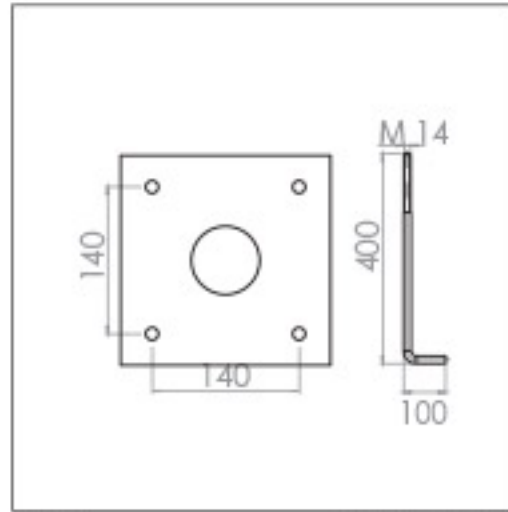

TYPE E Thickness: 8 mm