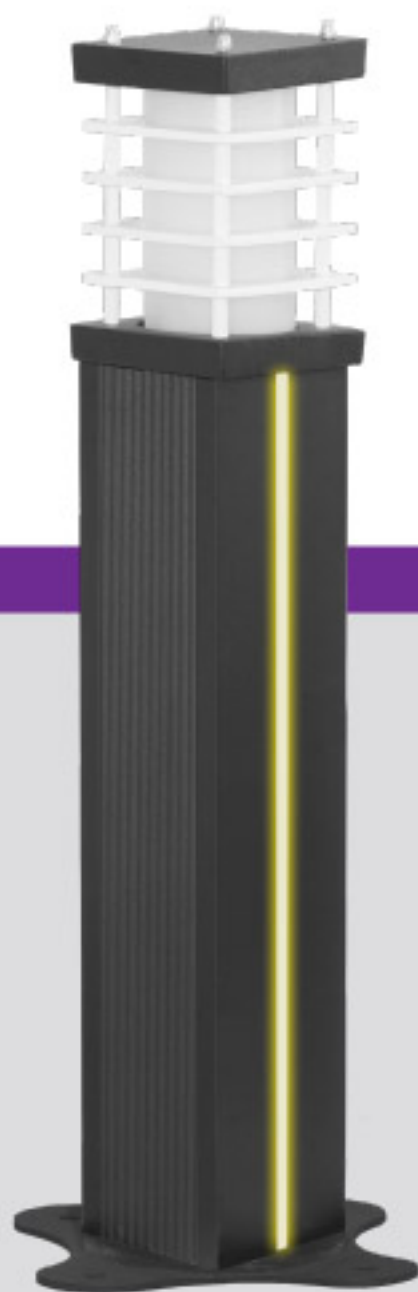

OUTDOOR LIGHTS

LAWN LIGHTS

Roshana

TARA SERIES

TARA 2
RO-L2069

ALU BODY	PP LAMP SHADE		
IP 42	 80 CM	BP TYPE C