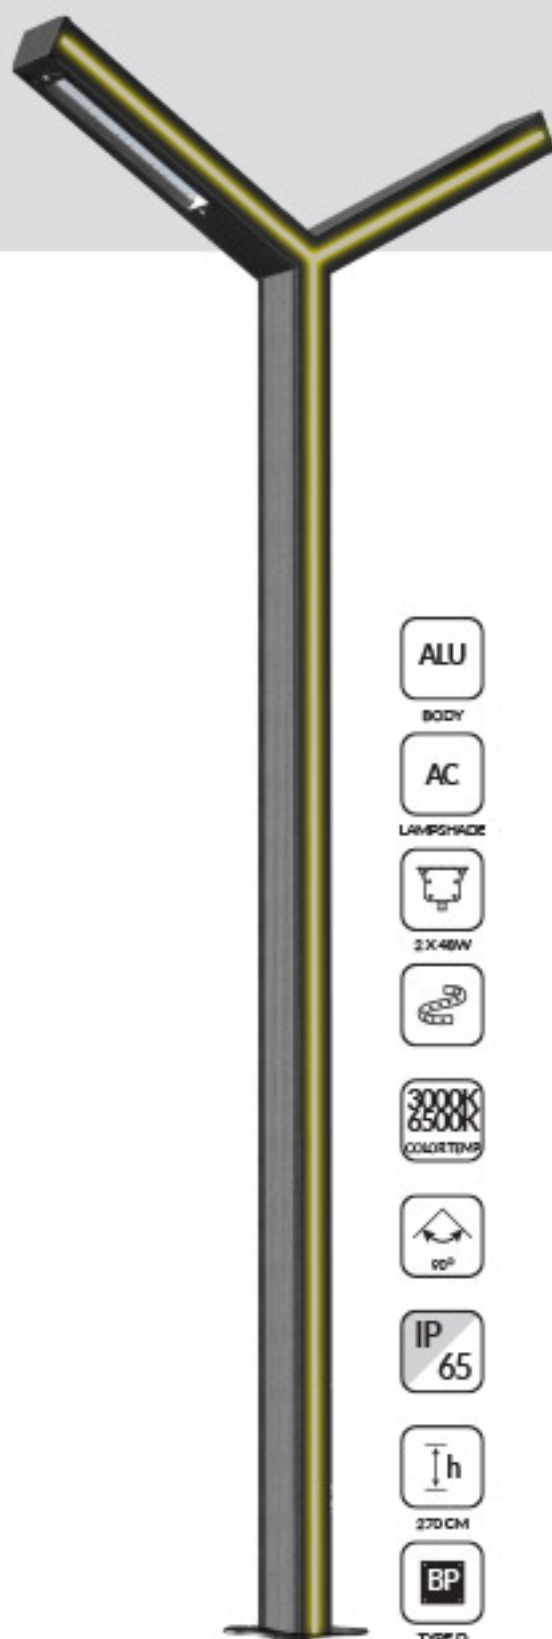

RO-P4156

* Please note these products may be discontinued or modified without notice. Visit the website for the latest products.

LIMA SERIES

LIMA 2
RO-P4810

LIMA 1
RO-P4059

ILIYA SERIES

ILIYA 1
RO-P4177

-  ALU
BODY
-  AC
LAMP SHADE
-  48W
-  3000K
6500K
COLOR TEMP
-  90°
-  IP
65
-  270 CM
-  BP
TYPE D
- 